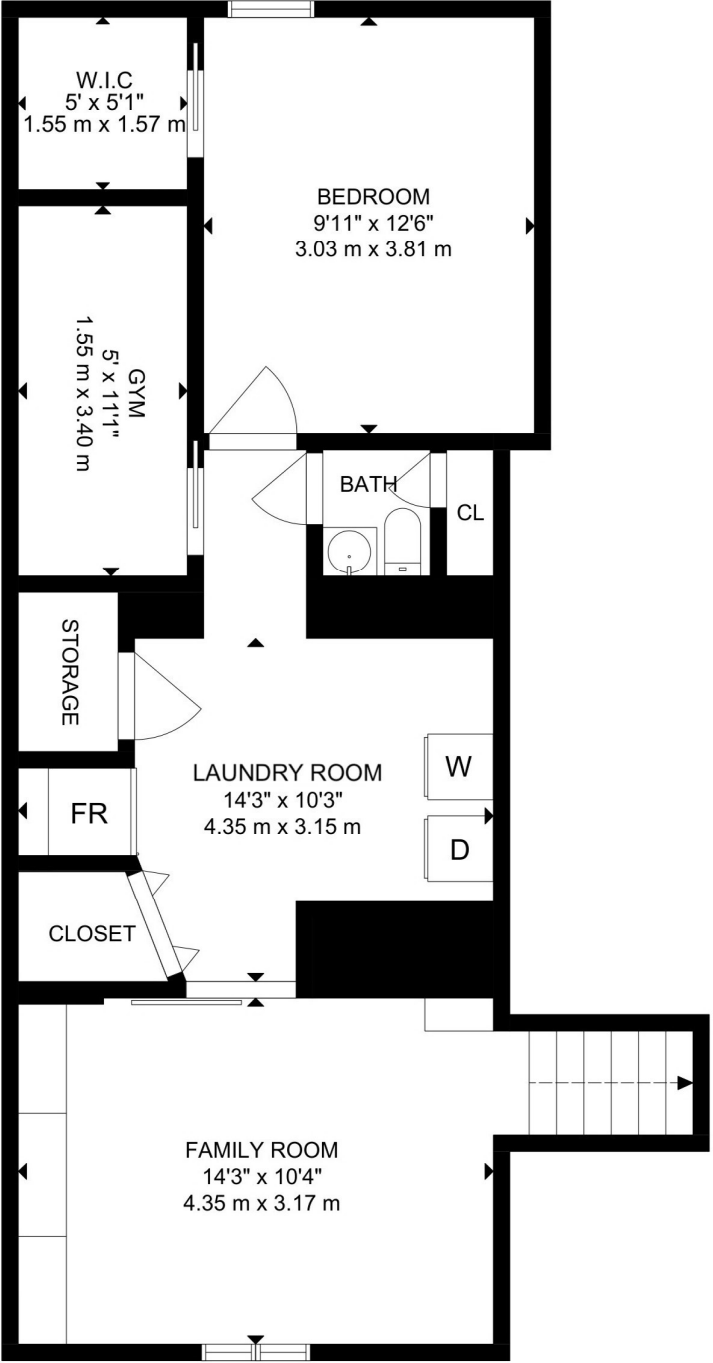

MAIN FLOOR

GROSS INTERNAL AREA  
 LOWER FLOOR: 656 SQ FT, MAIN FLOOR: 1194 SQ FT  
 TOTAL: 1850 SQ FT  
 SIZE AND DIMENSIONS ARE APPROXIMATE, ACTUAL MAY VARY

LOWER FLOOR

GROSS INTERNAL AREA  
LOWER FLOOR: 656 SQ FT, MAIN FLOOR: 1194 SQ FT  
TOTAL: 1850 SQ FT  
SIZE AND DIMENSIONS ARE APPROXIMATE, ACTUAL MAY VARY