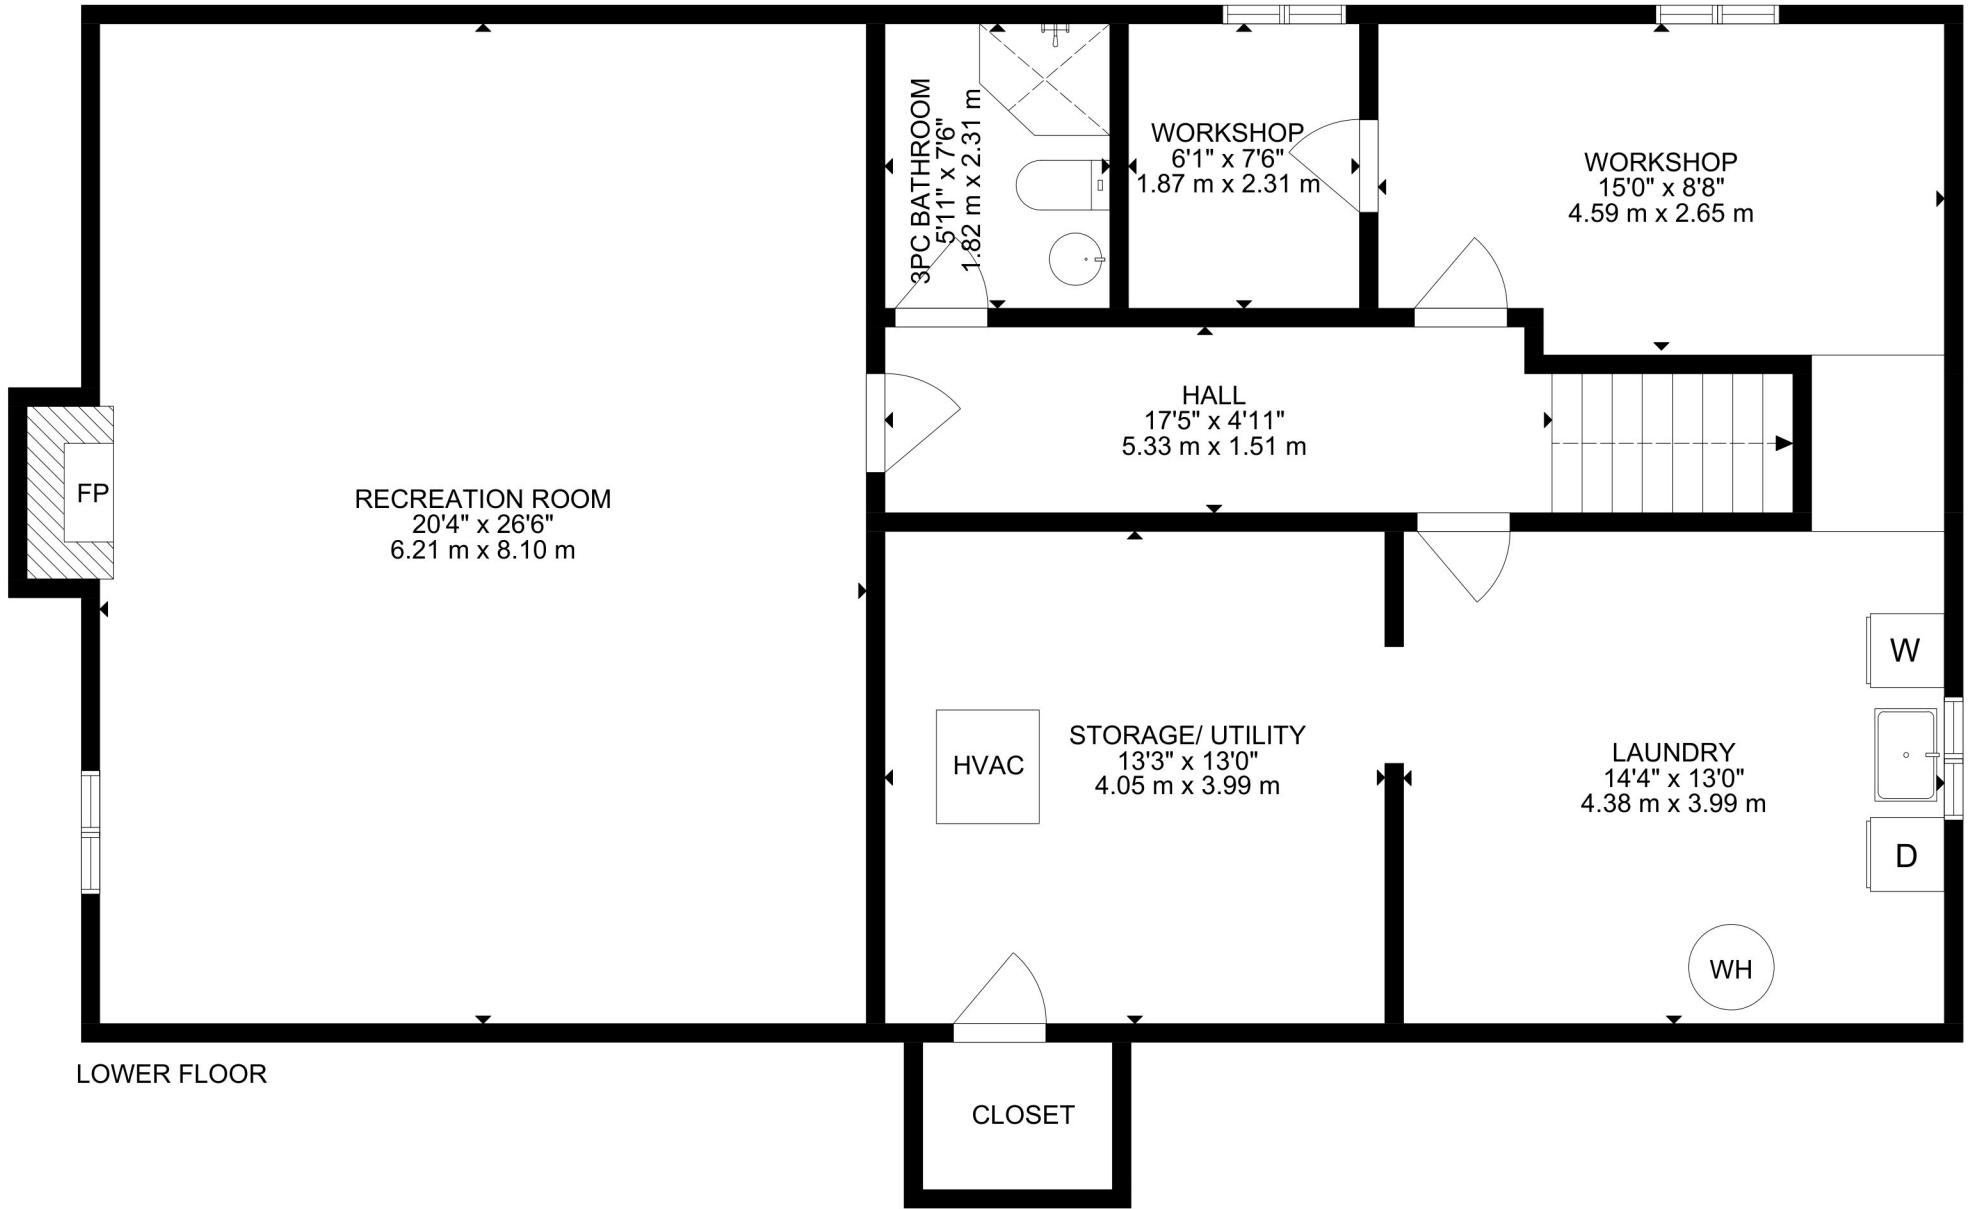

MAIN FLOOR

GROSS INTERNAL AREA
 MAIN FLOOR: 1464 SQ FT
 LOWER FLOOR: FINISHED: 730 SQ FT, UNFINISHED: 680 SQ FT, TOTAL: 1410 SQ FT,
 EXCLUDED AREAS: GARAGE: 645 SQ FT
 GRAND TOTAL: 2874 SQ FT
 SIZE AND DIMENSIONS ARE APPROXIMATE, ACTUAL MAY VARY

LOWER FLOOR

GROSS INTERNAL AREA
 MAIN FLOOR: 1464 SQ FT
 LOWER FLOOR: FINISHED: 730 SQ FT, UNFINISHED: 680 SQ FT, TOTAL: 1410 SQ FT,
 EXCLUDED AREAS: GARAGE: 645 SQ FT
 GRAND TOTAL: 2874 SQ FT
 SIZE AND DIMENSIONS ARE APPROXIMATE, ACTUAL MAY VARY