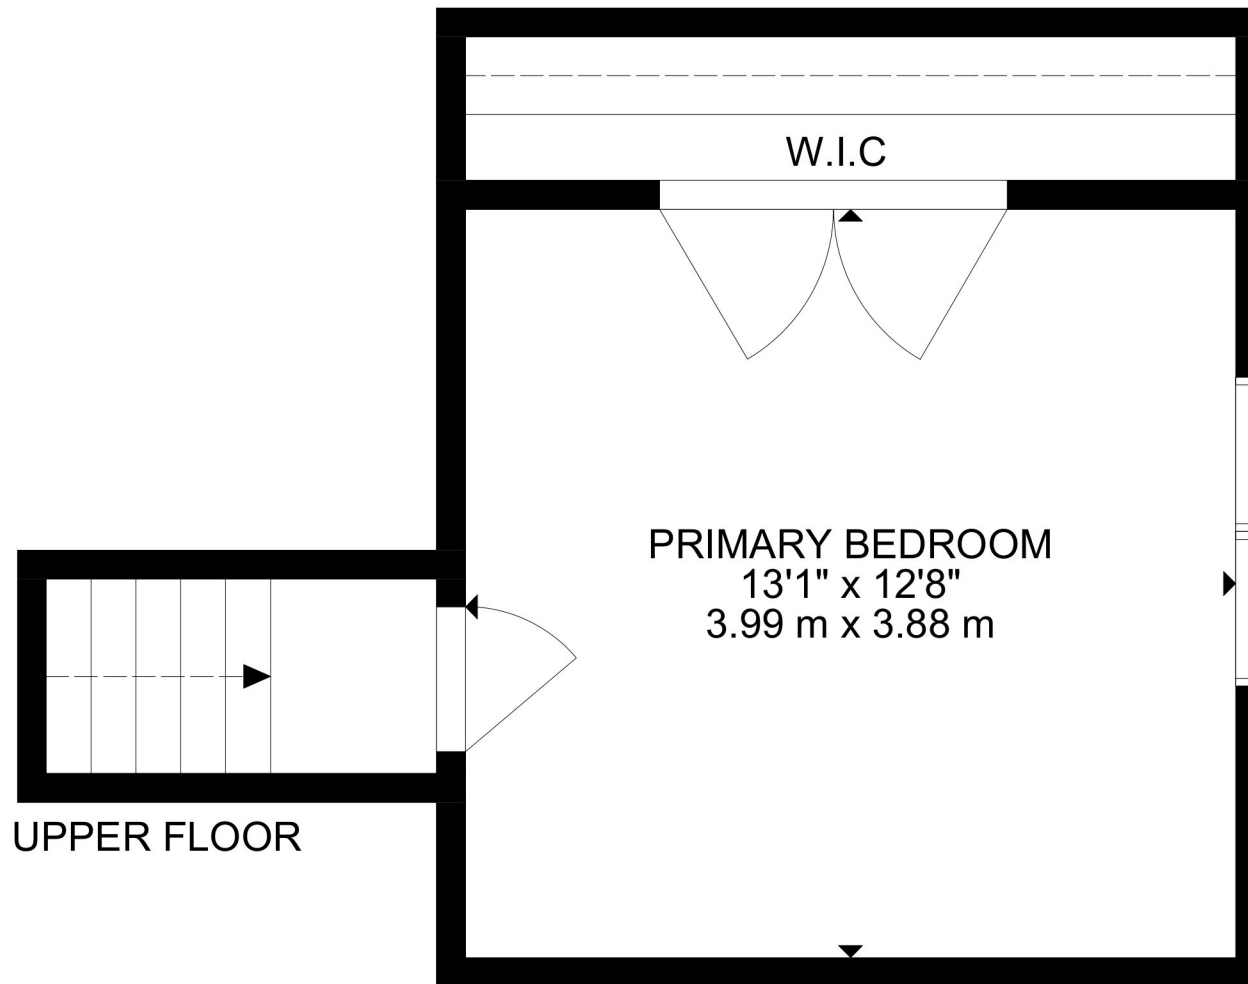

GROSS INTERNAL AREA  
 MAIN FLOOR: 1001 SQ FT, UPPER FLOOR: 258 SQ FT  
 LOWER FLOOR: UNFINISHED: 980 SQ FT  
 TOTAL: 2239 SQ FT  
 SIZE AND DIMENSIONS ARE APPROXIMATE, ACTUAL MAY VARY

GROSS INTERNAL AREA

MAIN FLOOR: 1001 SQ FT, UPPER FLOOR: 258 SQ FT

LOWER FLOOR: UNFINISHED: 980 SQ FT

TOTAL: 2239 SQ FT

SIZE AND DIMENSIONS ARE APPROXIMATE, ACTUAL MAY VARY

GROSS INTERNAL AREA  
 MAIN FLOOR: 1001 SQ FT, UPPER FLOOR: 258 SQ FT  
 LOWER FLOOR: UNFINISHED: 980 SQ FT  
 TOTAL: 2239 SQ FT  
 SIZE AND DIMENSIONS ARE APPROXIMATE, ACTUAL MAY VARY