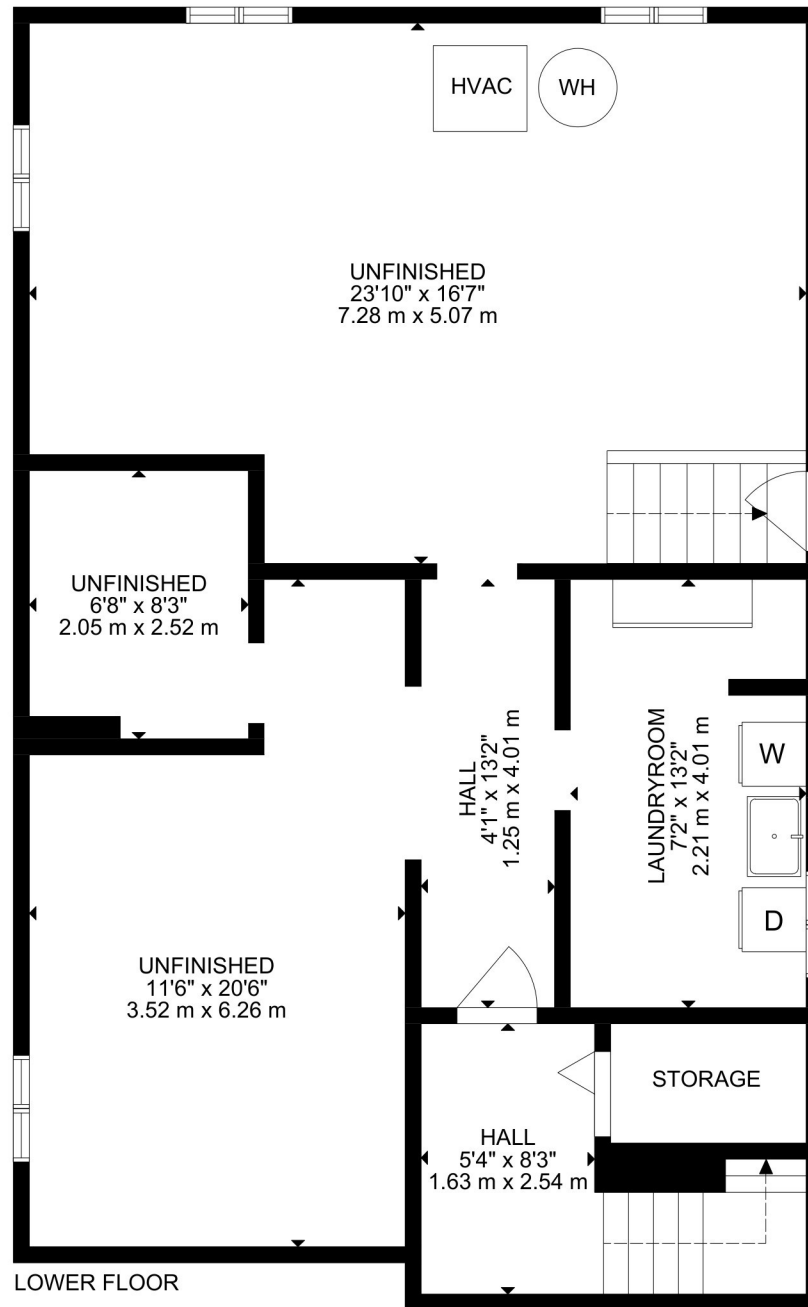

GROSS INTERNAL AREA  
 MAIN FLOOR: 1001 SQ FT, UPPER FLOOR: 258 SQ FT  
 LOWER FLOOR: UNFINISHED: 980 SQ FT  
 TOTAL: 2239 SQ FT  
 SIZE AND DIMENSIONS ARE APPROXIMATE, ACTUAL MAY VARY

GROSS INTERNAL AREA

MAIN FLOOR: 1001 SQ FT, UPPER FLOOR: 258 SQ FT

LOWER FLOOR: UNFINISHED: 980 SQ FT

TOTAL: 2239 SQ FT

SIZE AND DIMENSIONS ARE APPROXIMATE, ACTUAL MAY VARY

GROSS INTERNAL AREA  
 MAIN FLOOR: 1001 SQ FT, UPPER FLOOR: 258 SQ FT  
 LOWER FLOOR: UNFINISHED: 980 SQ FT  
 TOTAL: 2239 SQ FT  
 SIZE AND DIMENSIONS ARE APPROXIMATE, ACTUAL MAY VARY