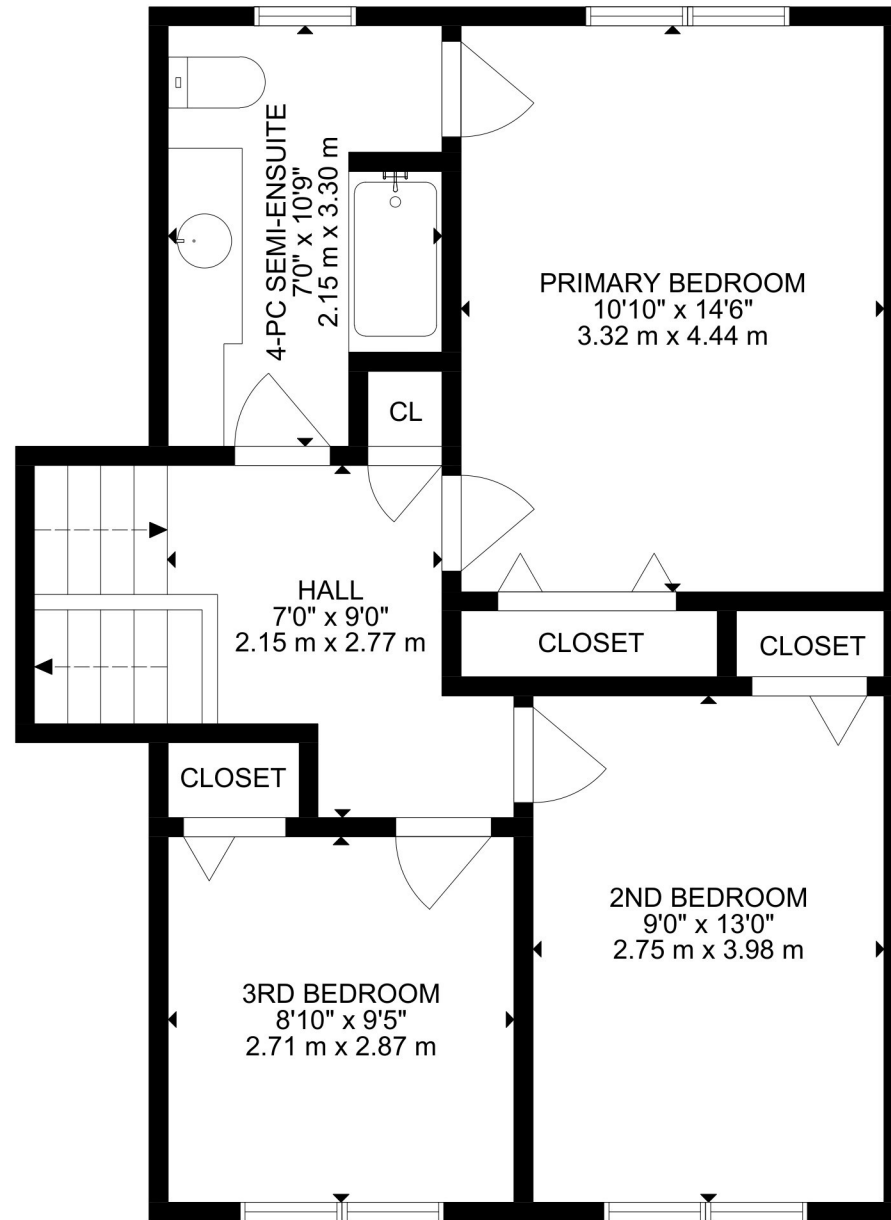

MAIN FLOOR

GROSS INTERNAL AREA  
 MAIN FLOOR: 635 SQ FT, UPPER FLOOR : 549 SQ FT, LOWER FLOOR: 538 SQ FT  
 EXCLUDED AREA: CRAWL SPACE: 646 SQ FT  
 GRAND TOTAL: 1722 SQ FT  
 SIZE AND DIMENSIONS ARE APPROXIMATE, ACTUAL MAY VARY

UPPER FLOOR

GROSS INTERNAL AREA  
 MAIN FLOOR: 635 SQ FT, UPPER FLOOR : 549 SQ FT, LOWER FLOOR: 538 SQ FT  
 EXCLUDED AREA: CRAWL SPACE: 646 SQ FT  
 GRAND TOTAL: 1722 SQ FT  
 SIZE AND DIMENSIONS ARE APPROXIMATE, ACTUAL MAY VARY

LOWER FLOOR

GROSS INTERNAL AREA  
 MAIN FLOOR: 635 SQ FT, UPPER FLOOR : 549 SQ FT, LOWER FLOOR: 538 SQ FT  
 EXCLUDED AREA: CRAWL SPACE: 646 SQ FT  
 GRAND TOTAL: 1722 SQ FT  
 SIZE AND DIMENSIONS ARE APPROXIMATE, ACTUAL MAY VARY