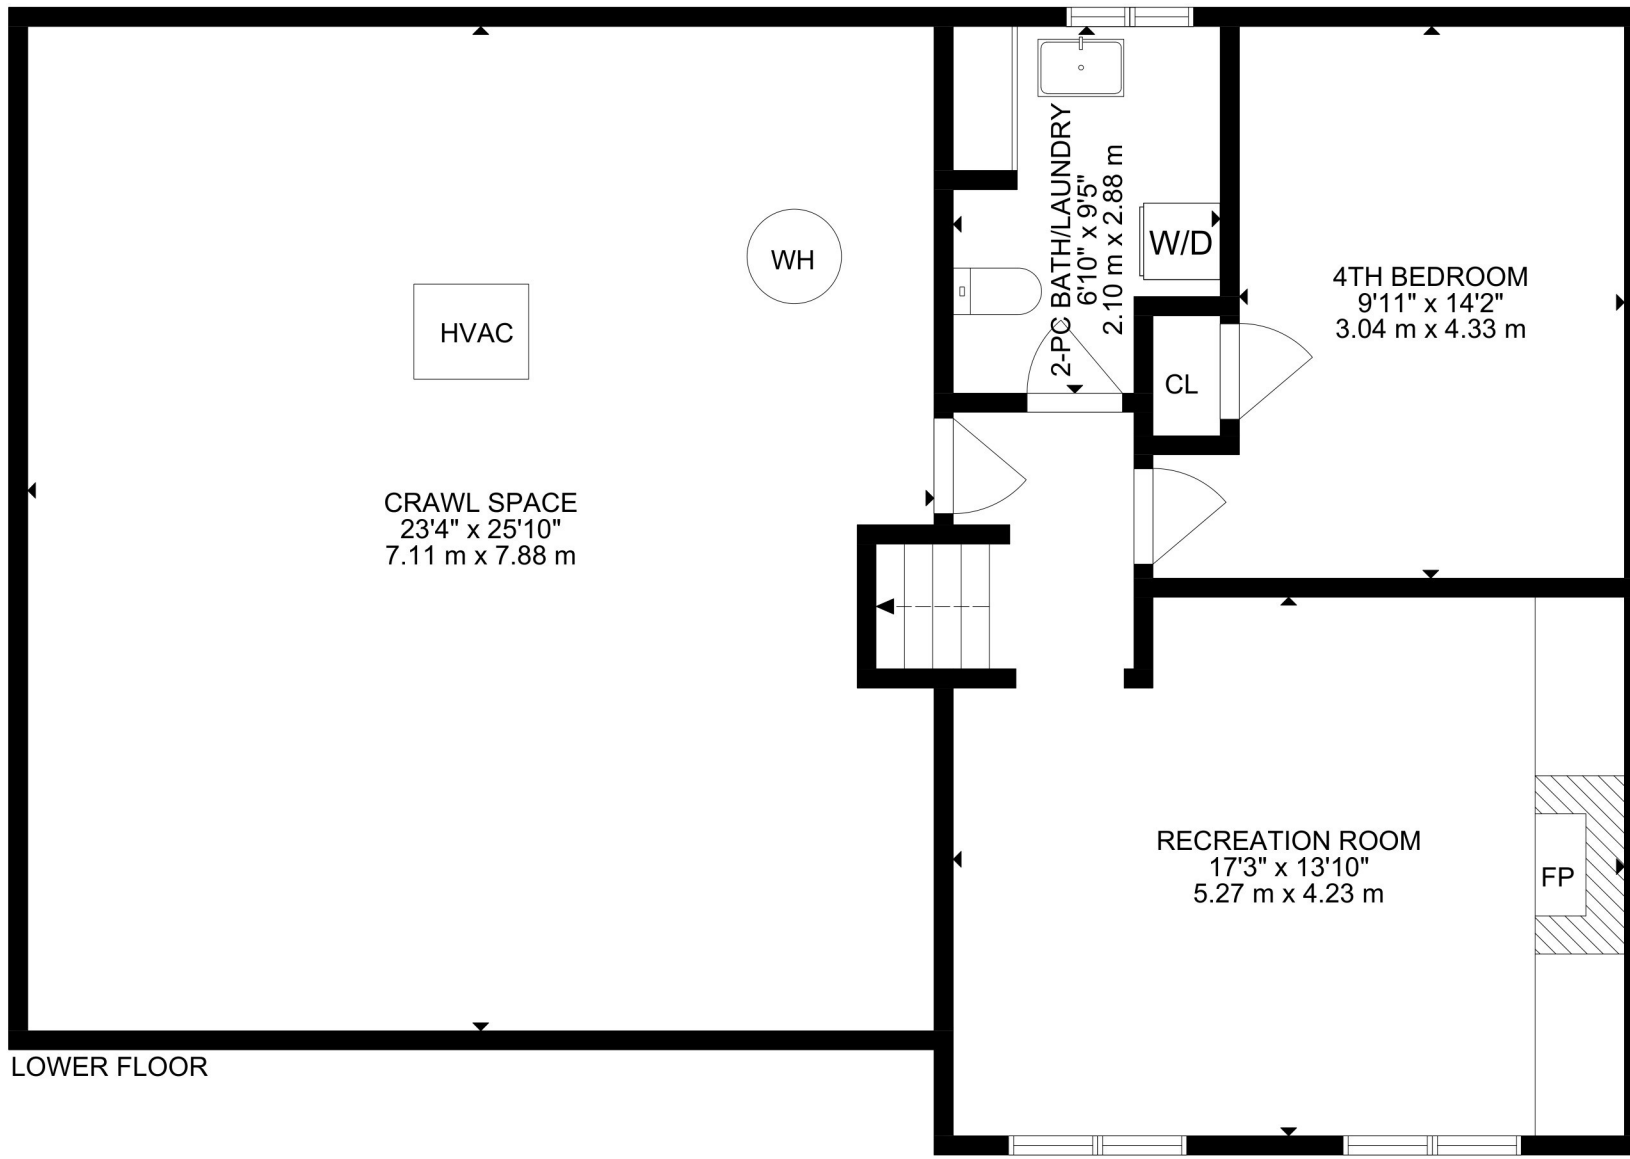

MAIN FLOOR

GROSS INTERNAL AREA  
 MAIN FLOOR: 635 SQ FT, UPPER FLOOR : 549 SQ FT, LOWER FLOOR: 538 SQ FT  
 EXCLUDED AREA: CRAWL SPACE: 646 SQ FT  
 GRAND TOTAL: 1722 SQ FT  
 SIZE AND DIMENSIONS ARE APPROXIMATE, ACTUAL MAY VARY

UPPER FLOOR

GROSS INTERNAL AREA  
 MAIN FLOOR: 635 SQ FT, UPPER FLOOR : 549 SQ FT, LOWER FLOOR: 538 SQ FT  
 EXCLUDED AREA: CRAWL SPACE: 646 SQ FT  
 GRAND TOTAL: 1722 SQ FT  
 SIZE AND DIMENSIONS ARE APPROXIMATE, ACTUAL MAY VARY

LOWER FLOOR

GROSS INTERNAL AREA  
 MAIN FLOOR: 635 SQ FT, UPPER FLOOR : 549 SQ FT, LOWER FLOOR: 538 SQ FT  
 EXCLUDED AREA: CRAWL SPACE: 646 SQ FT  
 GRAND TOTAL: 1722 SQ FT  
 SIZE AND DIMENSIONS ARE APPROXIMATE, ACTUAL MAY VARY