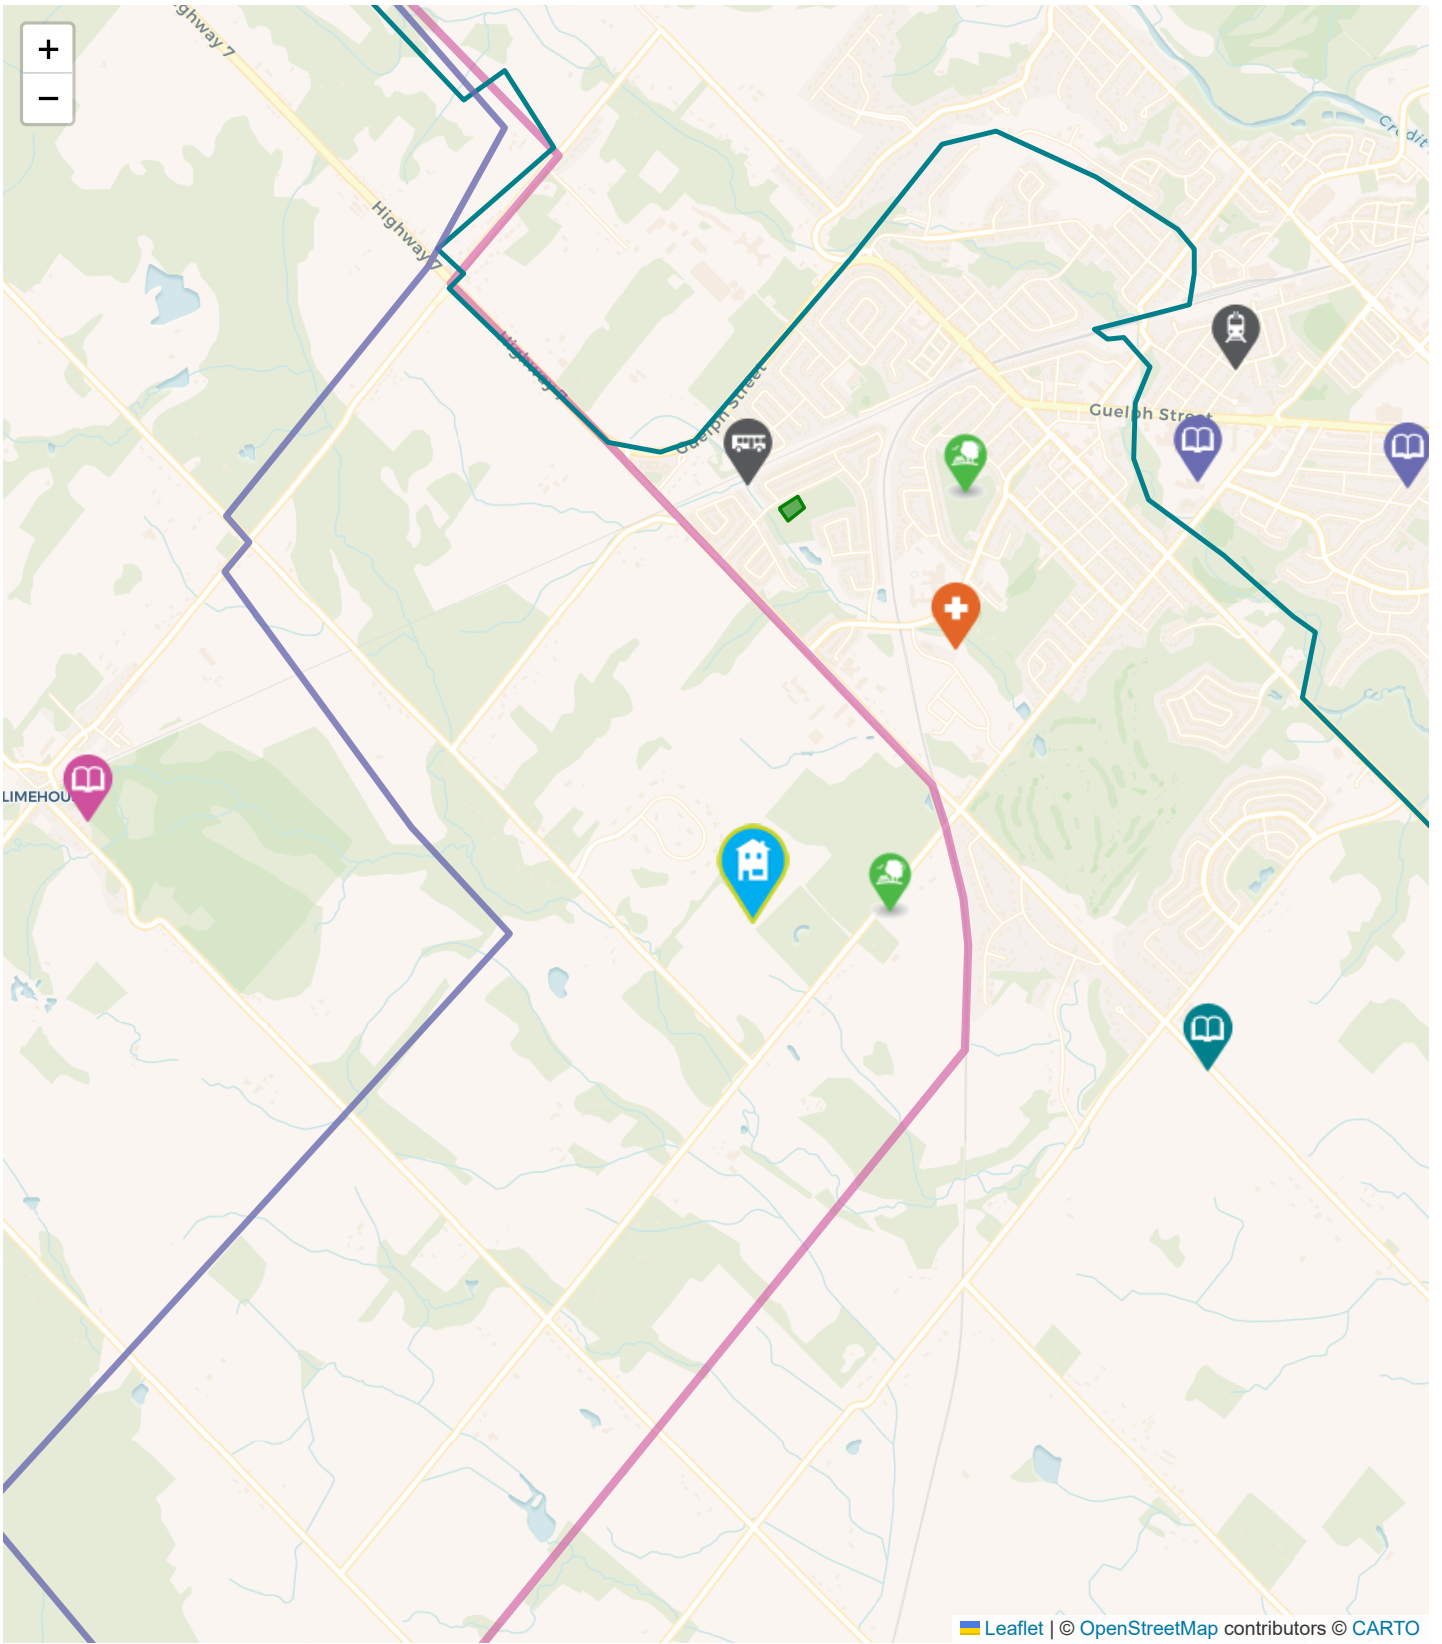

- Elementary Schools
- Middle Schools
- High Schools
- Transit
- Safety
- Elementary Attendance Zone
- Middle Attendance Zone
- High Attendance Zone
- Parks