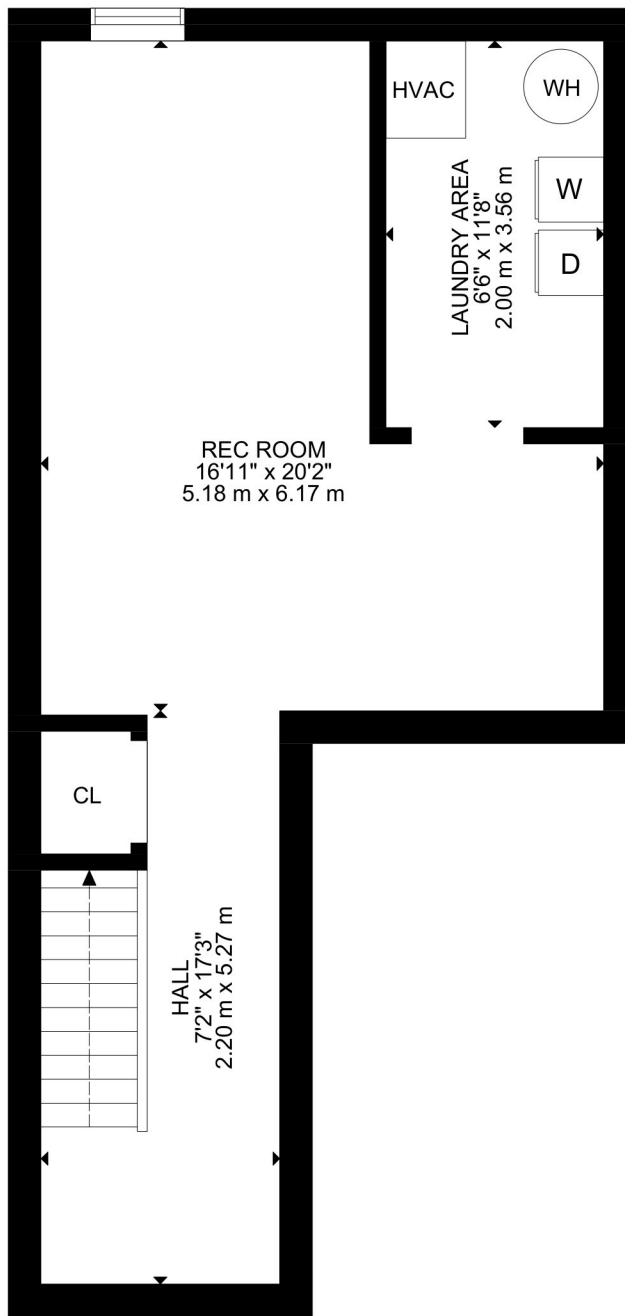

MAIN LEVEL

GROSS INTERNAL AREA
 MAIN FLOOR: 559 SQ FT, UPPER LEVEL: 548 SQ FT
 LOWER FLOOR: UNFINISHED: 570 SQ FT,
 TOTAL: 1677 SQ FT
 SIZE AND DIMENSIONS ARE APPROXIMATE, ACTUAL MAY VARY

UPPER LEVEL

GROSS INTERNAL AREA
 MAIN FLOOR: 559 SQ FT, UPPER LEVEL: 548 SQ FT
 LOWER FLOOR: UNFINISHED: 570 SQ FT,
 TOTAL: 1677 SQ FT
 SIZE AND DIMENSIONS ARE APPROXIMATE, ACTUAL MAY VARY

LOWER LEVEL

GROSS INTERNAL AREA
 MAIN FLOOR: 559 SQ FT, UPPER LEVEL: 548 SQ FT
 LOWER FLOOR: UNFINISHED: 570 SQ FT,
 TOTAL: 1677 SQ FT
 SIZE AND DIMENSIONS ARE APPROXIMATE, ACTUAL MAY VARY