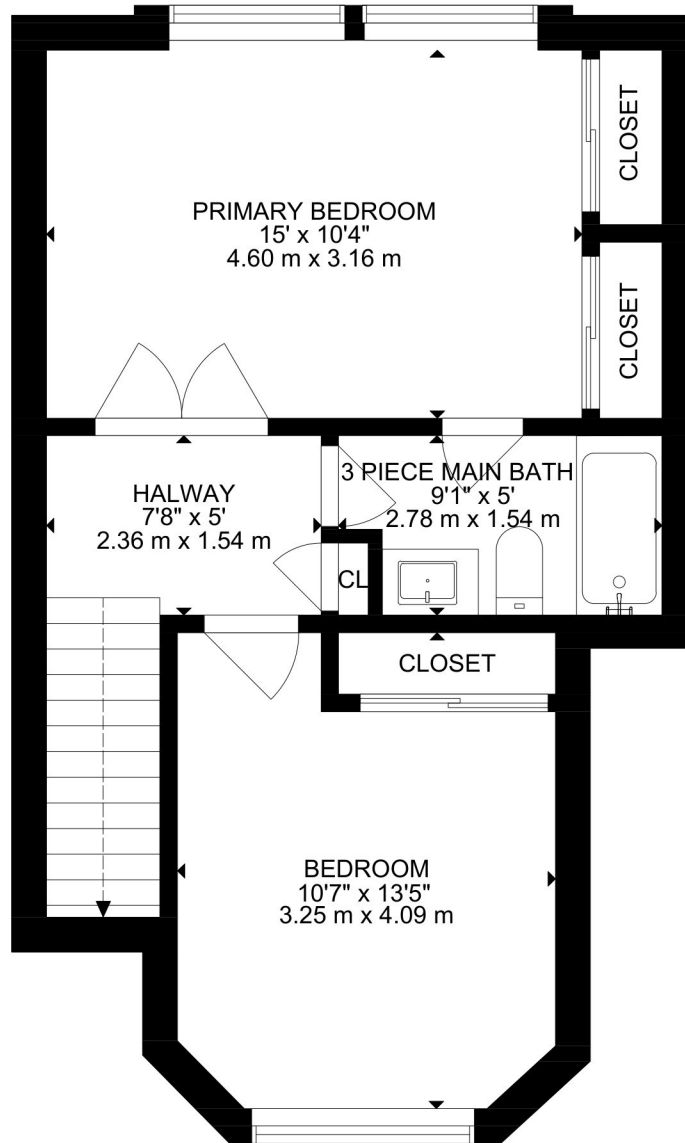

MAIN LEVEL

GROSS INTERNAL AREA
 MAIN FLOOR: 559 SQ FT, UPPER LEVEL: 548 SQ FT
 LOWER FLOOR: UNFINISHED: 570 SQ FT,
 TOTAL: 1677 SQ FT
 SIZE AND DIMENSIONS ARE APPROXIMATE, ACTUAL MAY VARY

UPPER LEVEL

GROSS INTERNAL AREA
 MAIN FLOOR: 559 SQ FT, UPPER LEVEL: 548 SQ FT
 LOWER FLOOR: UNFINISHED: 570 SQ FT,
 TOTAL: 1677 SQ FT
 SIZE AND DIMENSIONS ARE APPROXIMATE, ACTUAL MAY VARY

LOWER LEVEL

GROSS INTERNAL AREA
 MAIN FLOOR: 559 SQ FT, UPPER LEVEL: 548 SQ FT
 LOWER FLOOR: UNFINISHED: 570 SQ FT,
 TOTAL: 1677 SQ FT
 SIZE AND DIMENSIONS ARE APPROXIMATE, ACTUAL MAY VARY