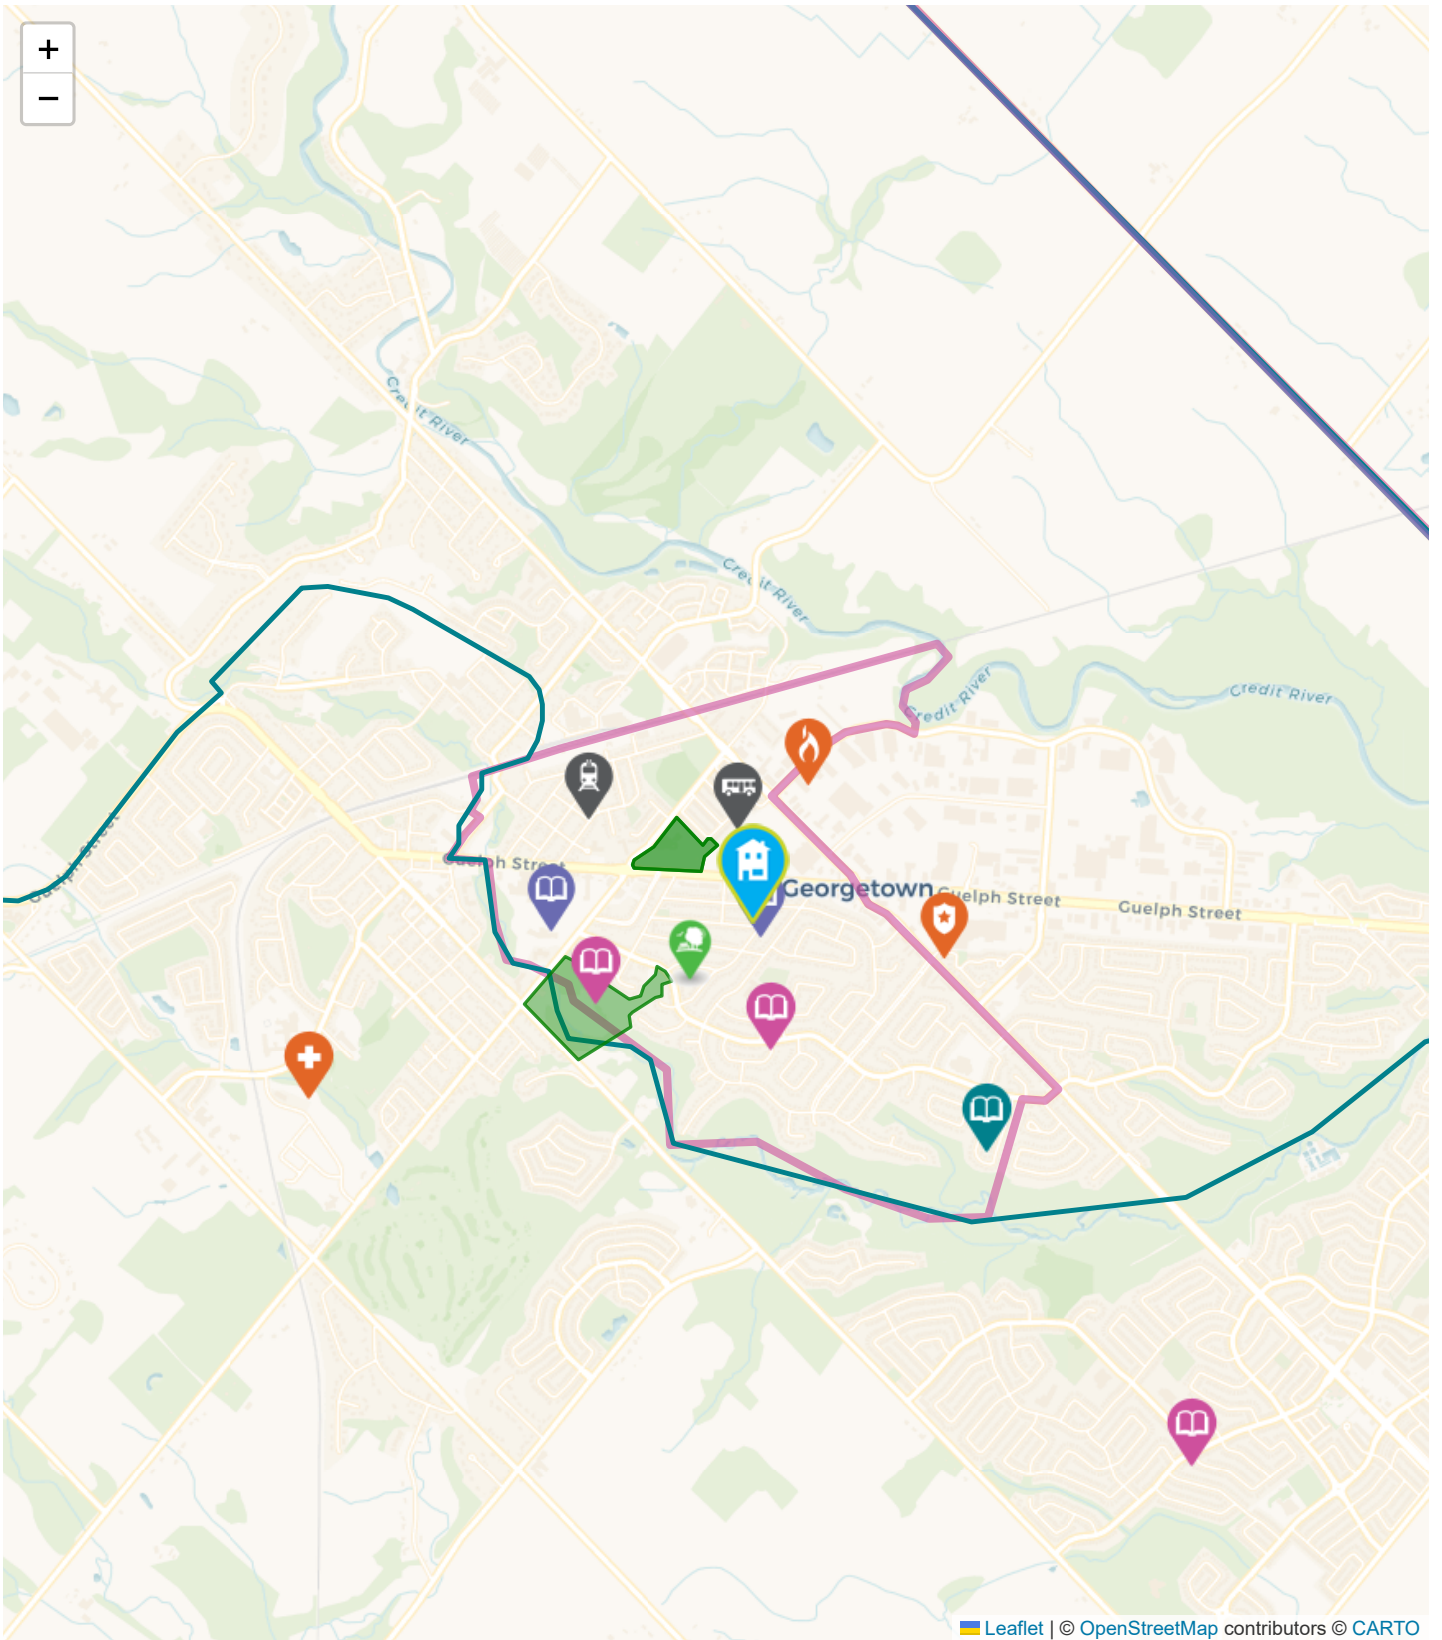

## The nearest fire station is Halton Hills Fire - District Two Station

0.54 KM away

**Address** 53 Maple Avenue, Georgetown, ON L7G

<http://haltonhills.ca/fire/index.php>

## The nearest police facility is Halton Regional Police Services - 1 District Georgetown (11 Division)

0.9 KM away

**Address** 217 Guelph Street, Halton Hills, ON L7G

<https://www.haltonpolice.ca/>

Leaflet | © OpenStreetMap contributors © CARTO