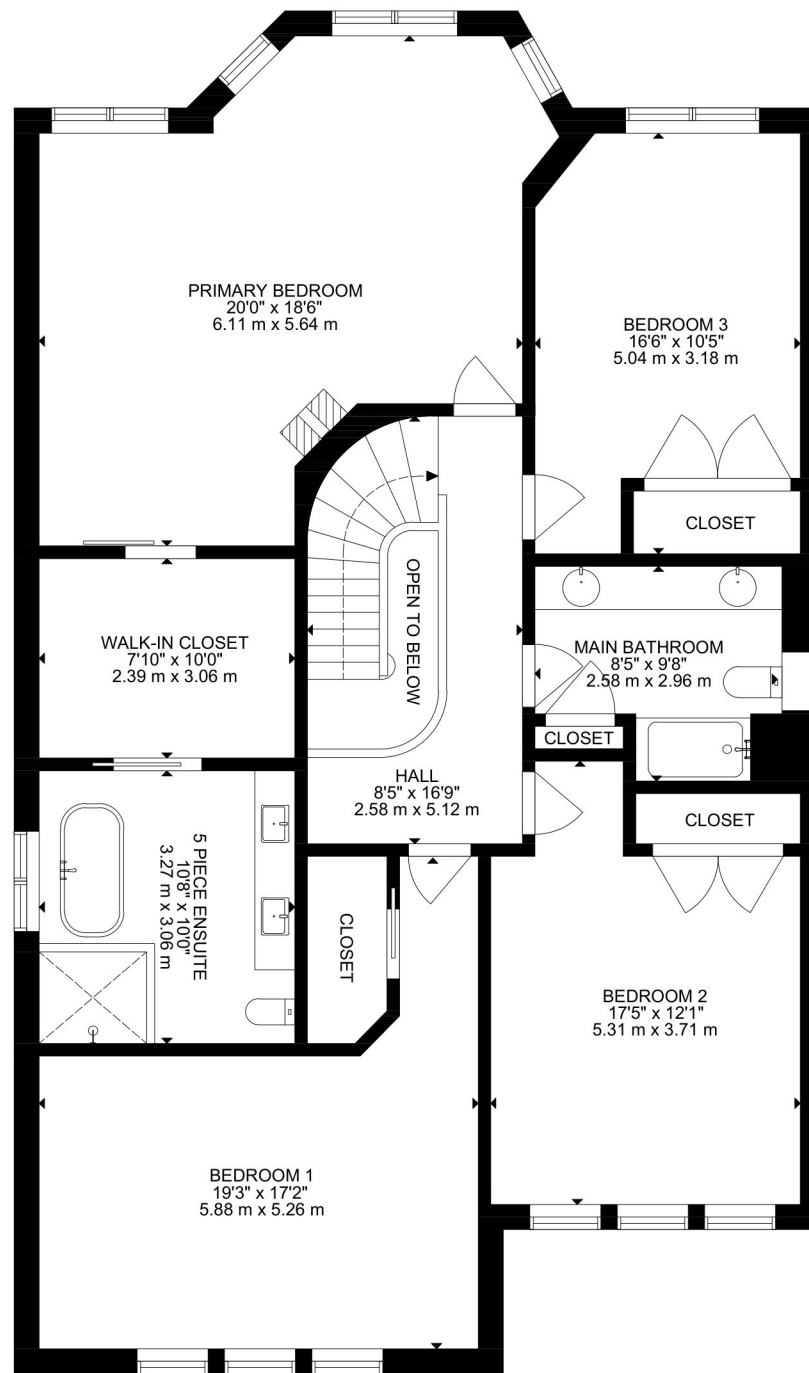

MAIN FLOOR

GROSS INTERNAL AREA
 MAIN FLOOR: 1270 SQ FT, UPPER FLOOR: 1485 SQ FT
 LOWER FLOOR: FINISHED: 1200 SQ FT, UNFINISHED: 145 SQ FT, TOTAL: 1345 SQ FT,
 EXCLUDED AREA: GARAGE: 462 SQ FT
 TOTAL: 4100 SQ FT
 SIZE AND DIMENSIONS ARE APPROXIMATE, ACTUAL MAY VARY

UPPER FLOOR

GROSS INTERNAL AREA

MAIN FLOOR: 1270 SQ FT, UPPER FLOOR: 1485 SQ FT

LOWER FLOOR: FINISHED: 1200 SQ FT, UNFINISHED: 145 SQ FT, TOTAL: 1345 SQ FT,

EXCLUDED AREA: GARAGE: 462 SQ FT

TOTAL: 4100 SQ FT

SIZE AND DIMENSIONS ARE APPROXIMATE, ACTUAL MAY VARY

GROSS INTERNAL AREA
 MAIN FLOOR: 1270 SQ FT, UPPER FLOOR: 1485 SQ FT
 LOWER FLOOR: FINISHED: 1200 SQ FT, UNFINISHED: 145 SQ FT, TOTAL: 1345 SQ FT,
 EXCLUDED AREA: GARAGE: 462 SQ FT
 TOTAL: 4100 SQ FT
 SIZE AND DIMENSIONS ARE APPROXIMATE, ACTUAL MAY VARY