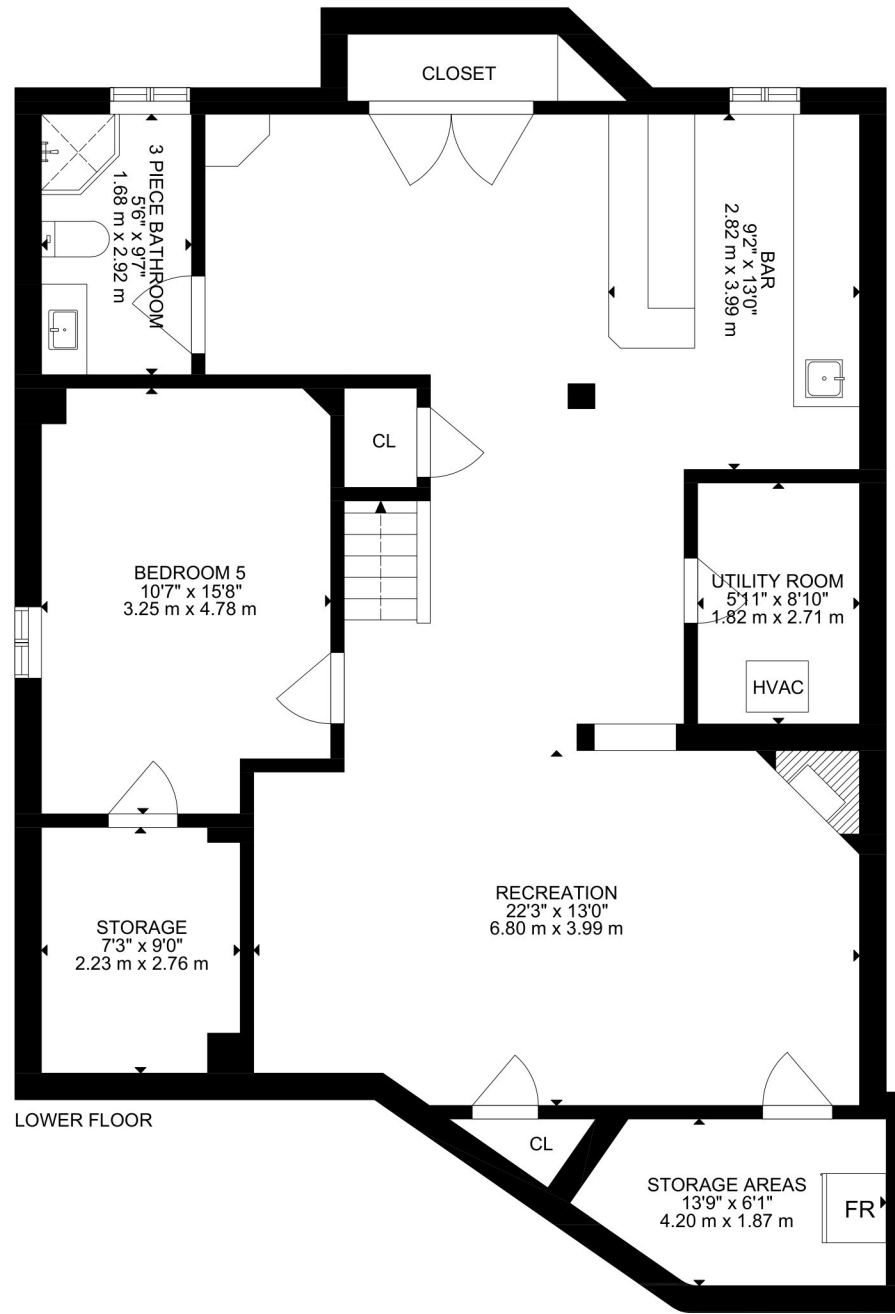

MAIN FLOOR

GROSS INTERNAL AREA
 MAIN FLOOR: 1270 SQ FT, UPPER FLOOR: 1485 SQ FT
 LOWER FLOOR: FINISHED: 1200 SQ FT, UNFINISHED: 145 SQ FT, TOTAL: 1345 SQ FT,
 EXCLUDED AREA: GARAGE: 462 SQ FT
 TOTAL: 4100 SQ FT
 SIZE AND DIMENSIONS ARE APPROXIMATE, ACTUAL MAY VARY

UPPER FLOOR

GROSS INTERNAL AREA

MAIN FLOOR: 1270 SQ FT, UPPER FLOOR: 1485 SQ FT

LOWER FLOOR: FINISHED: 1200 SQ FT, UNFINISHED: 145 SQ FT, TOTAL: 1345 SQ FT,

EXCLUDED AREA: GARAGE: 462 SQ FT

TOTAL: 4100 SQ FT

SIZE AND DIMENSIONS ARE APPROXIMATE, ACTUAL MAY VARY

GROSS INTERNAL AREA
 MAIN FLOOR: 1270 SQ FT, UPPER FLOOR: 1485 SQ FT
 LOWER FLOOR: FINISHED: 1200 SQ FT, UNFINISHED: 145 SQ FT, TOTAL: 1345 SQ FT,
 EXCLUDED AREA: GARAGE: 462 SQ FT
 TOTAL: 4100 SQ FT
 SIZE AND DIMENSIONS ARE APPROXIMATE, ACTUAL MAY VARY