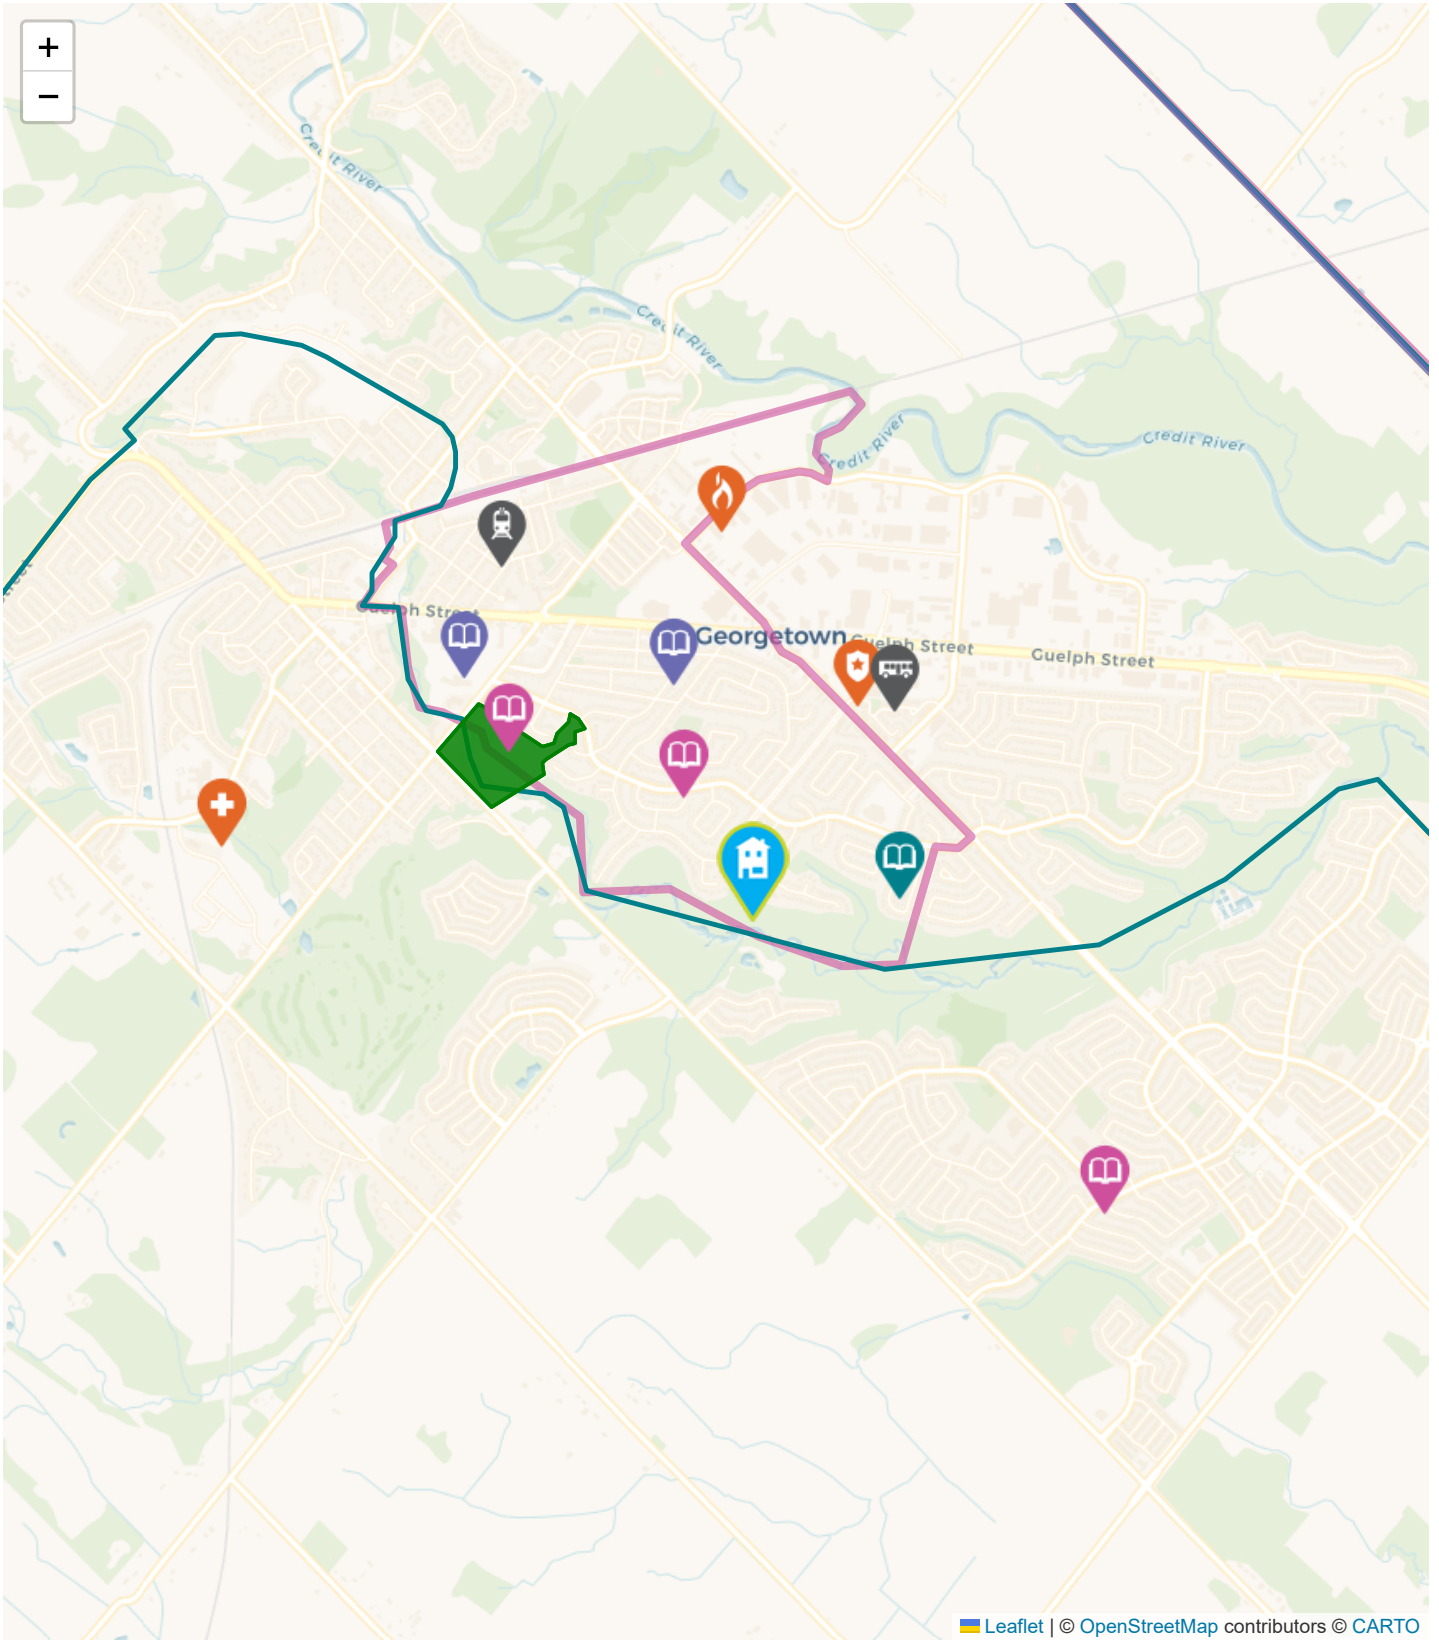

part of Halton's rich history and have a long-standing tradition of providing quality care to many generations of area families. Together, we serve over 300,000 residents.

2.18 KM away

Type Community

Address 1 Princess Anne Dr, Georgetown, ON, L7G 2B8, Canada

Phone Number 905-873-0111

<http://www.haltonhealthcare.com>

The nearest fire station is Halton Hills Fire - District Two Station

1.51 KM away

Address 53 Maple Avenue, Georgetown, ON L7G

<http://haltonhills.ca/fire/index.php>

The nearest police facility is Halton Regional Police Services - 1 District Georgetown (11 Division)

0.92 KM away

Address 217 Guelph Street, Halton Hills, ON L7G

<https://www.haltonpolice.ca/>

Leaflet | © OpenStreetMap contributors © CARTO