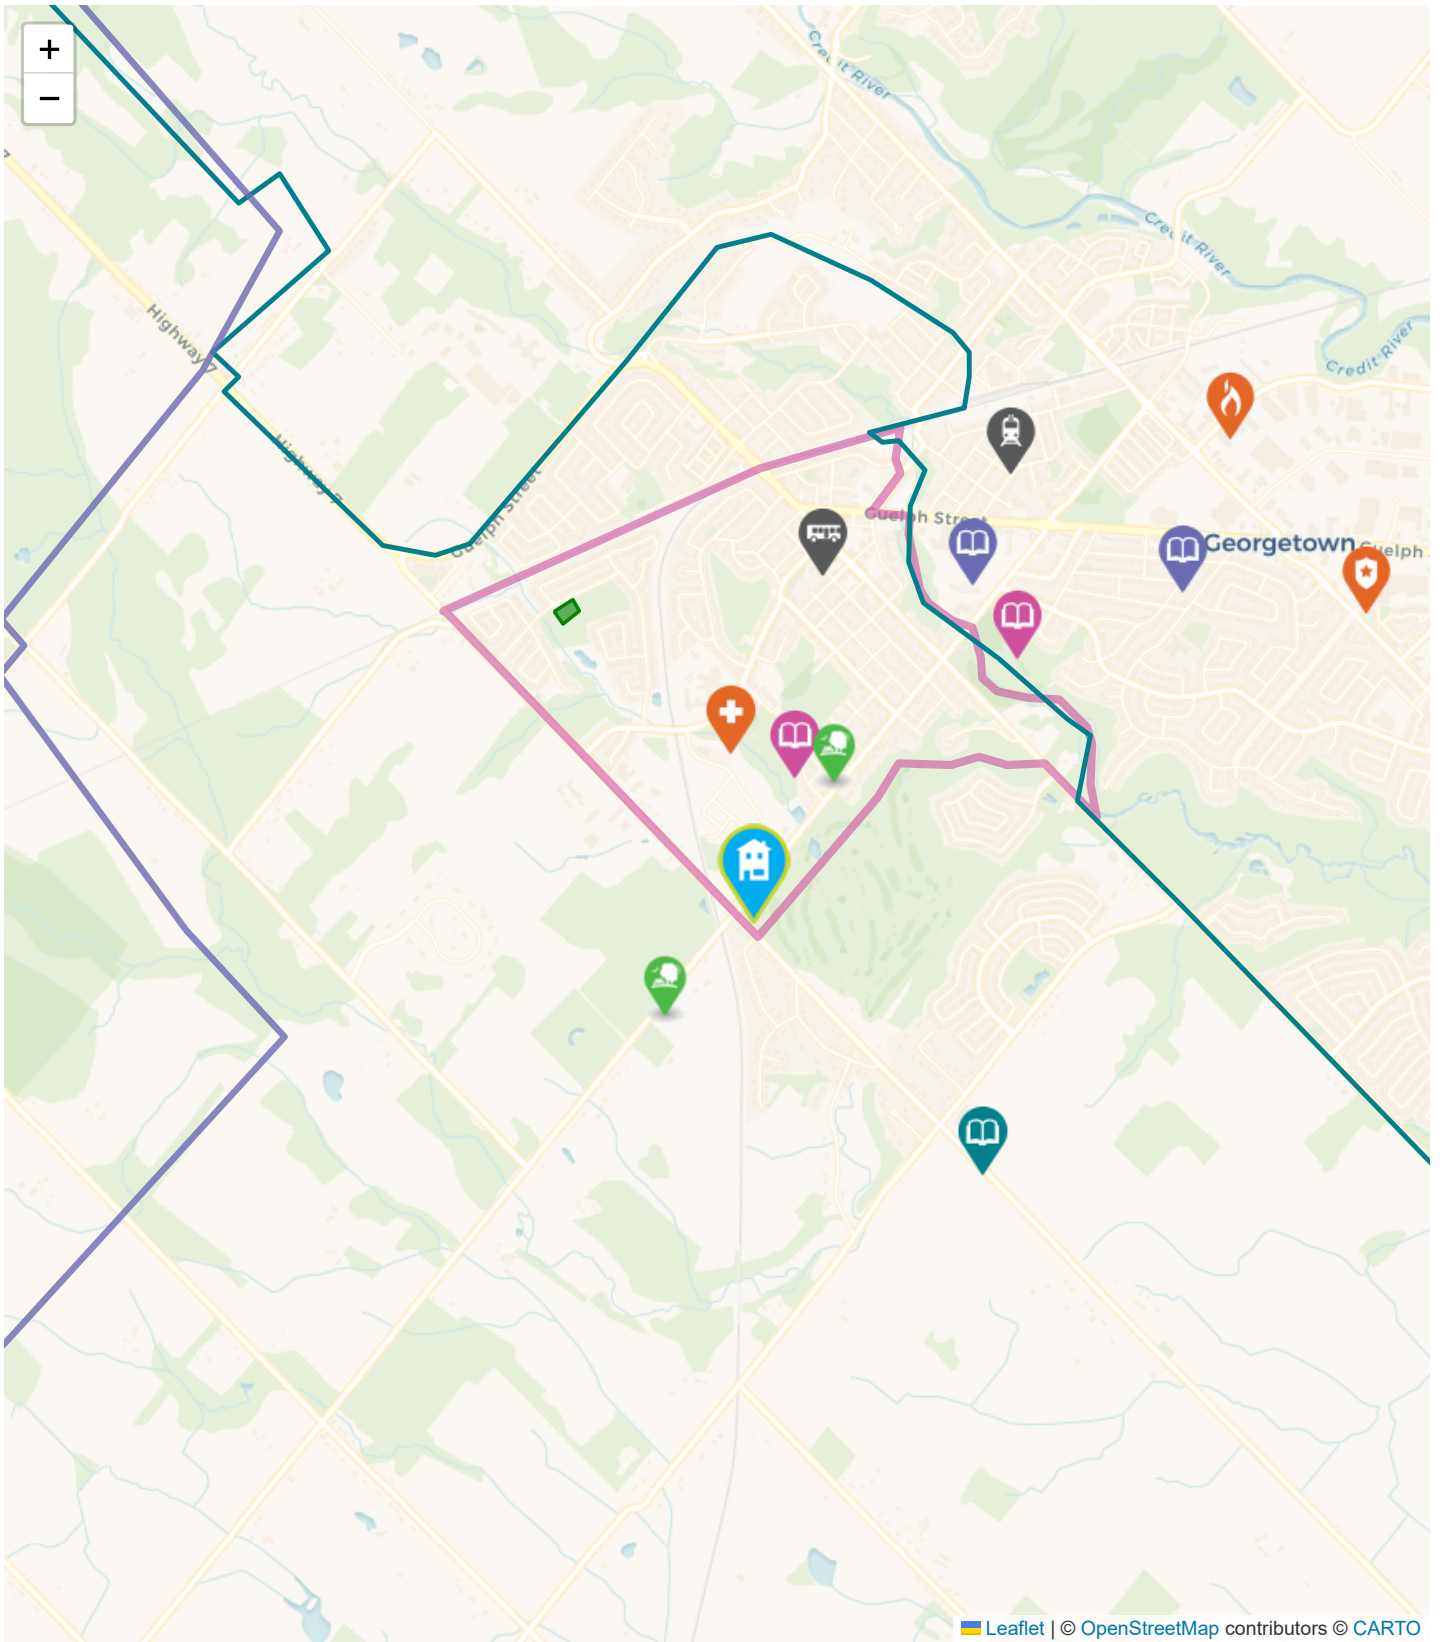

### The nearest fire station is Halton Hills Fire - District Two Station

2.81 KM away

**Address** 53 Maple Avenue, Georgetown, ON L7G

<http://haltonhills.ca/fire/index.php>

### The nearest police facility is Halton Regional Police Services - 1 District Georgetown (11 Division)

2.88 KM away

**Address** 217 Guelph Street, Halton Hills, ON L7G

<https://www.haltonpolice.ca/>

Leaflet | © OpenStreetMap contributors © CARTO