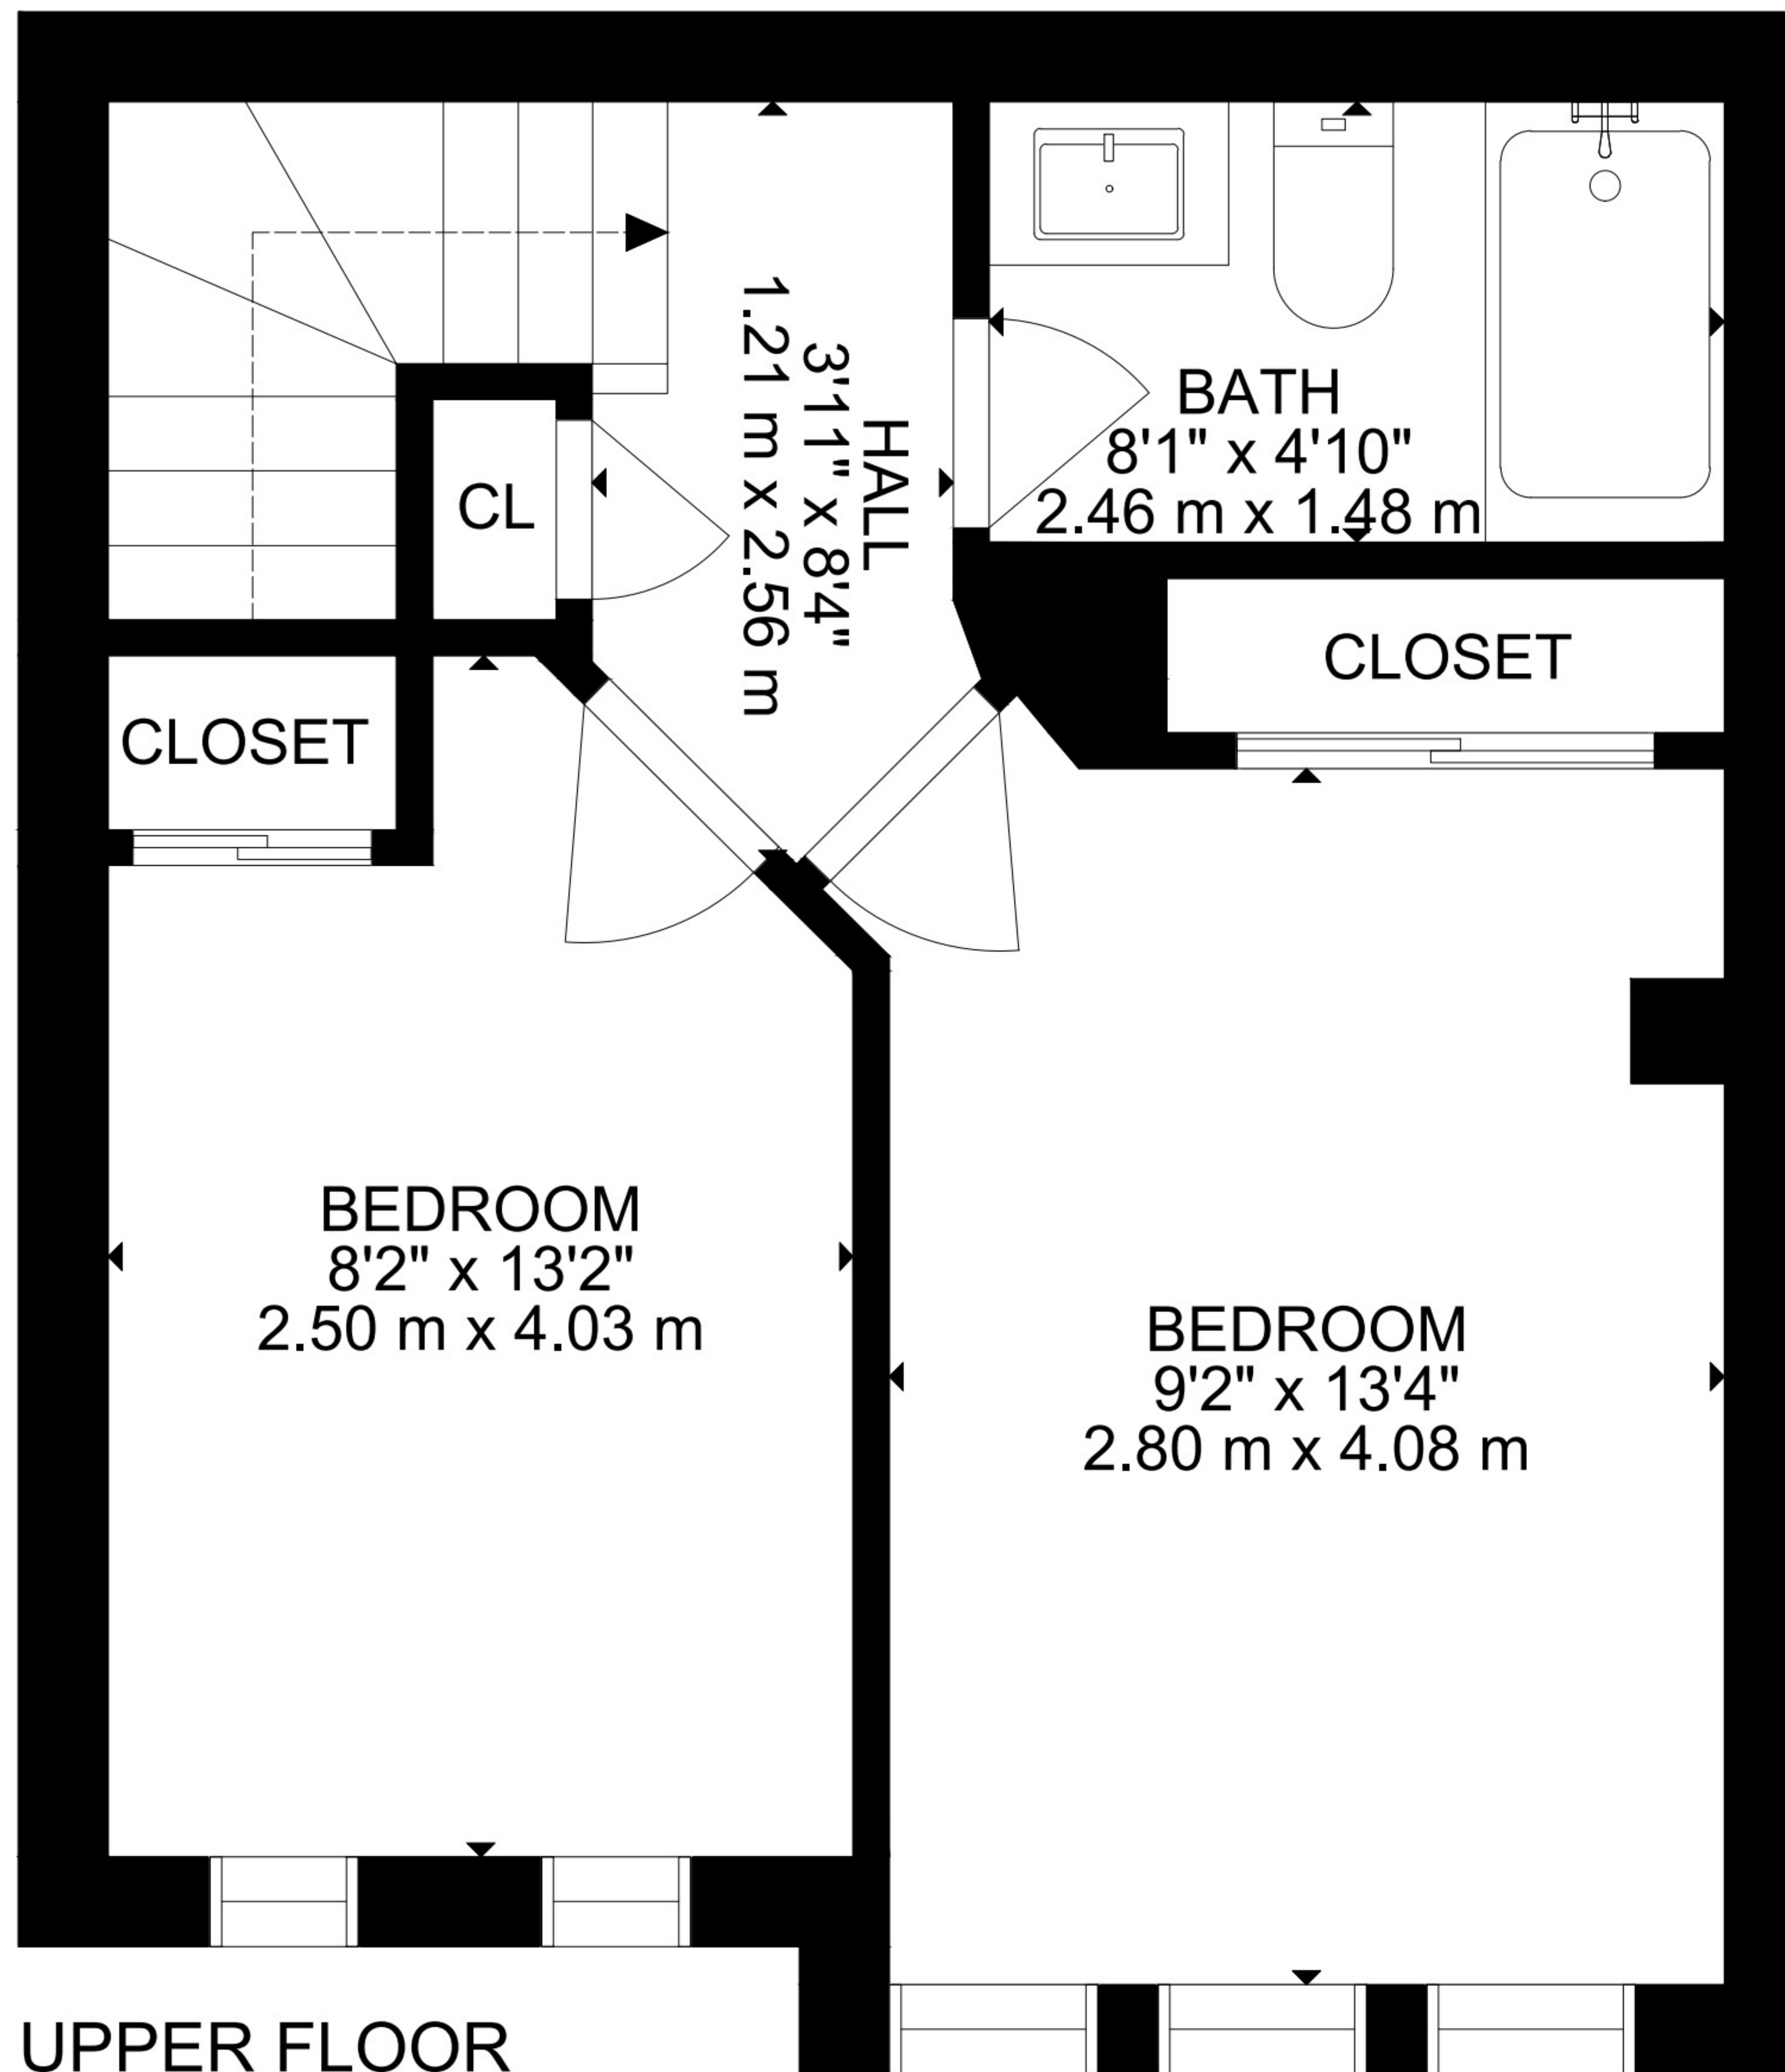

GROSS INTERNAL AREA
 LOWER FLOOR : 484 SQ FT, UPPER FLOOR: 431 SQ FT
 TOTAL: 915 SQ FT
 SIZE AND DIMENSIONS ARE APPROXIMATE, ACTUAL MAY VARY

GROSS INTERNAL AREA
LOWER FLOOR : 484 SQ FT, UPPER FLOOR: 431 SQ FT
TOTAL: 915 SQ FT
SIZE AND DIMENSIONS ARE APPROXIMATE, ACTUAL MAY VARY