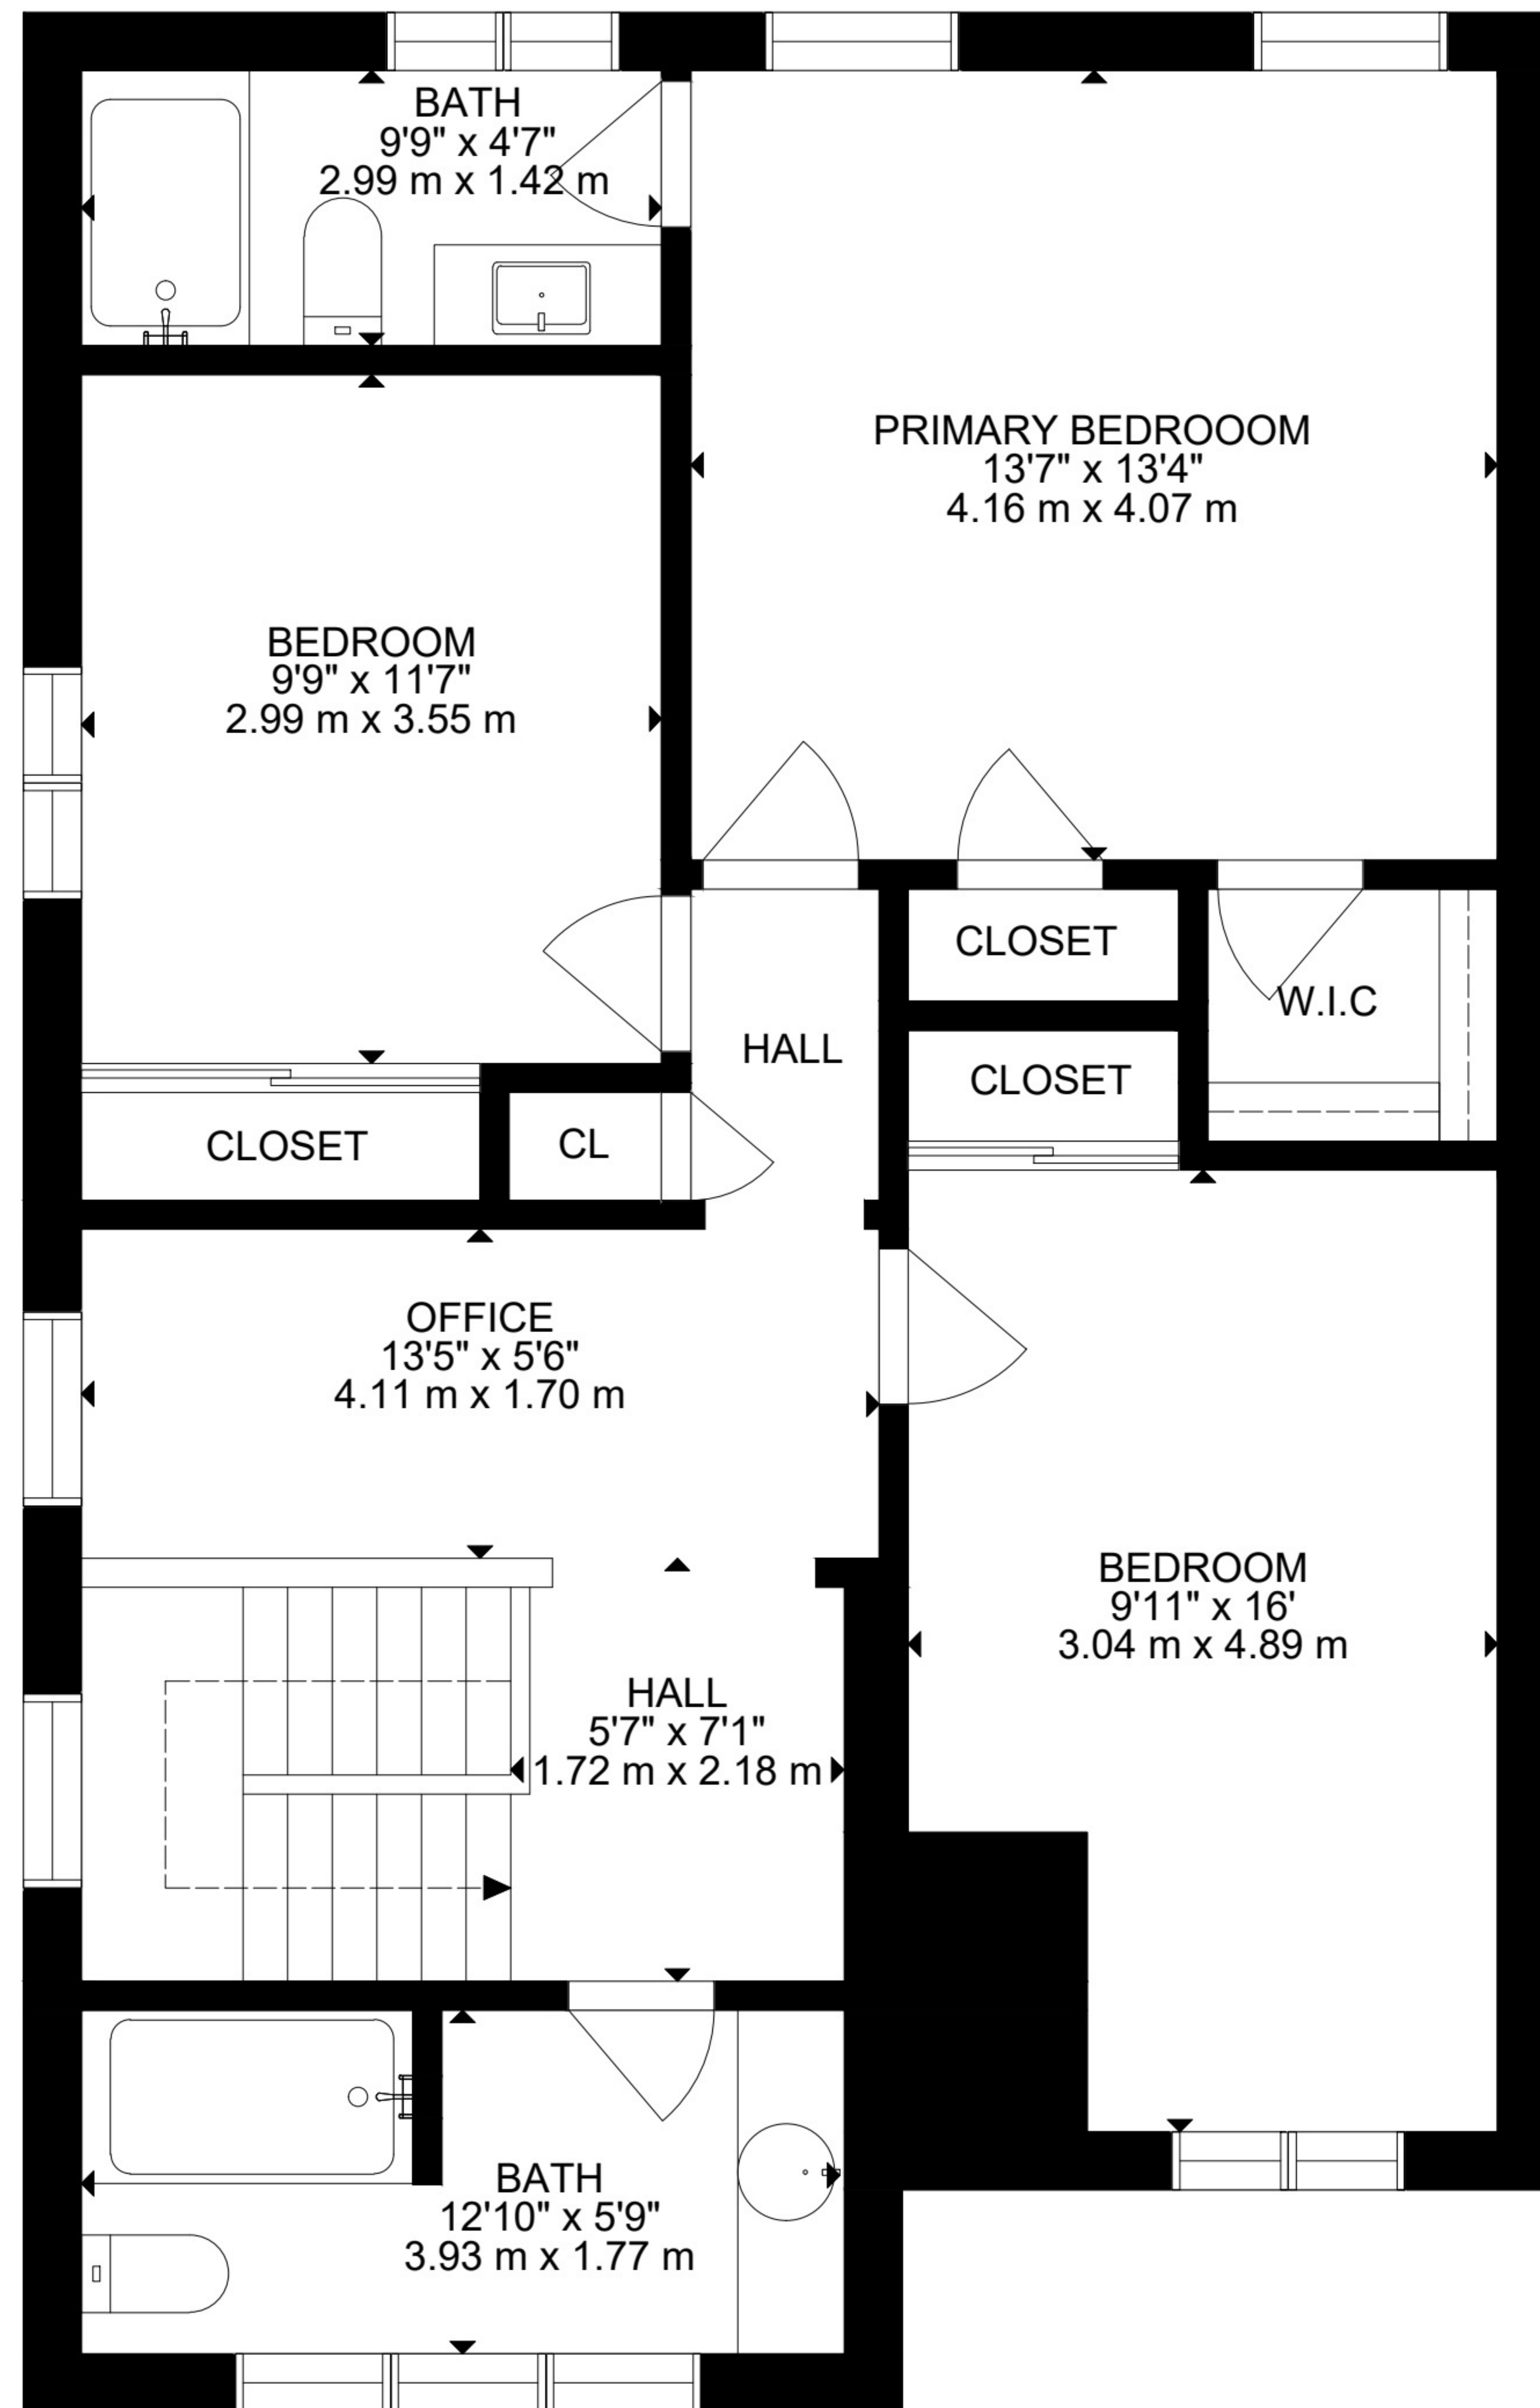

MAIN FLOOR

GROSS INTERNAL AREA
 MAIN FLOOR: 785 SQ FT, UPPER FLOOR: 1001 SQ FT
 LOWER FLOOR: UNFINISHED: 731 SQ FT,
 EXCLUDED AREA: GARAGE: 258 SQ FT
 TOTAL: 2517 SQ FT

SIZE AND DIMENSIONS ARE APPROXIMATE, ACTUAL MAY VARY

UPPER FLOOR

GROSS INTERNAL AREA

MAIN FLOOR: 785 SQ FT, UPPER FLOOR: 1001 SQ FT

LOWER FLOOR: UNFINISHED: 731 SQ FT,

EXCLUDED AREA: GARAGE: 258 SQ FT

TOTAL: 2517 SQ FT

SIZE AND DIMENSIONS ARE APPROXIMATE, ACTUAL MAY VARY

LOWER FLOOR

GROSS INTERNAL AREA
 MAIN FLOOR: 785 SQ FT, UPPER FLOOR: 1001 SQ FT
 LOWER FLOOR: UNFINISHED: 731 SQ FT,
 EXCLUDED AREA: GARAGE: 258 SQ FT
 TOTAL: 2517 SQ FT
 SIZE AND DIMENSIONS ARE APPROXIMATE, ACTUAL MAY VARY