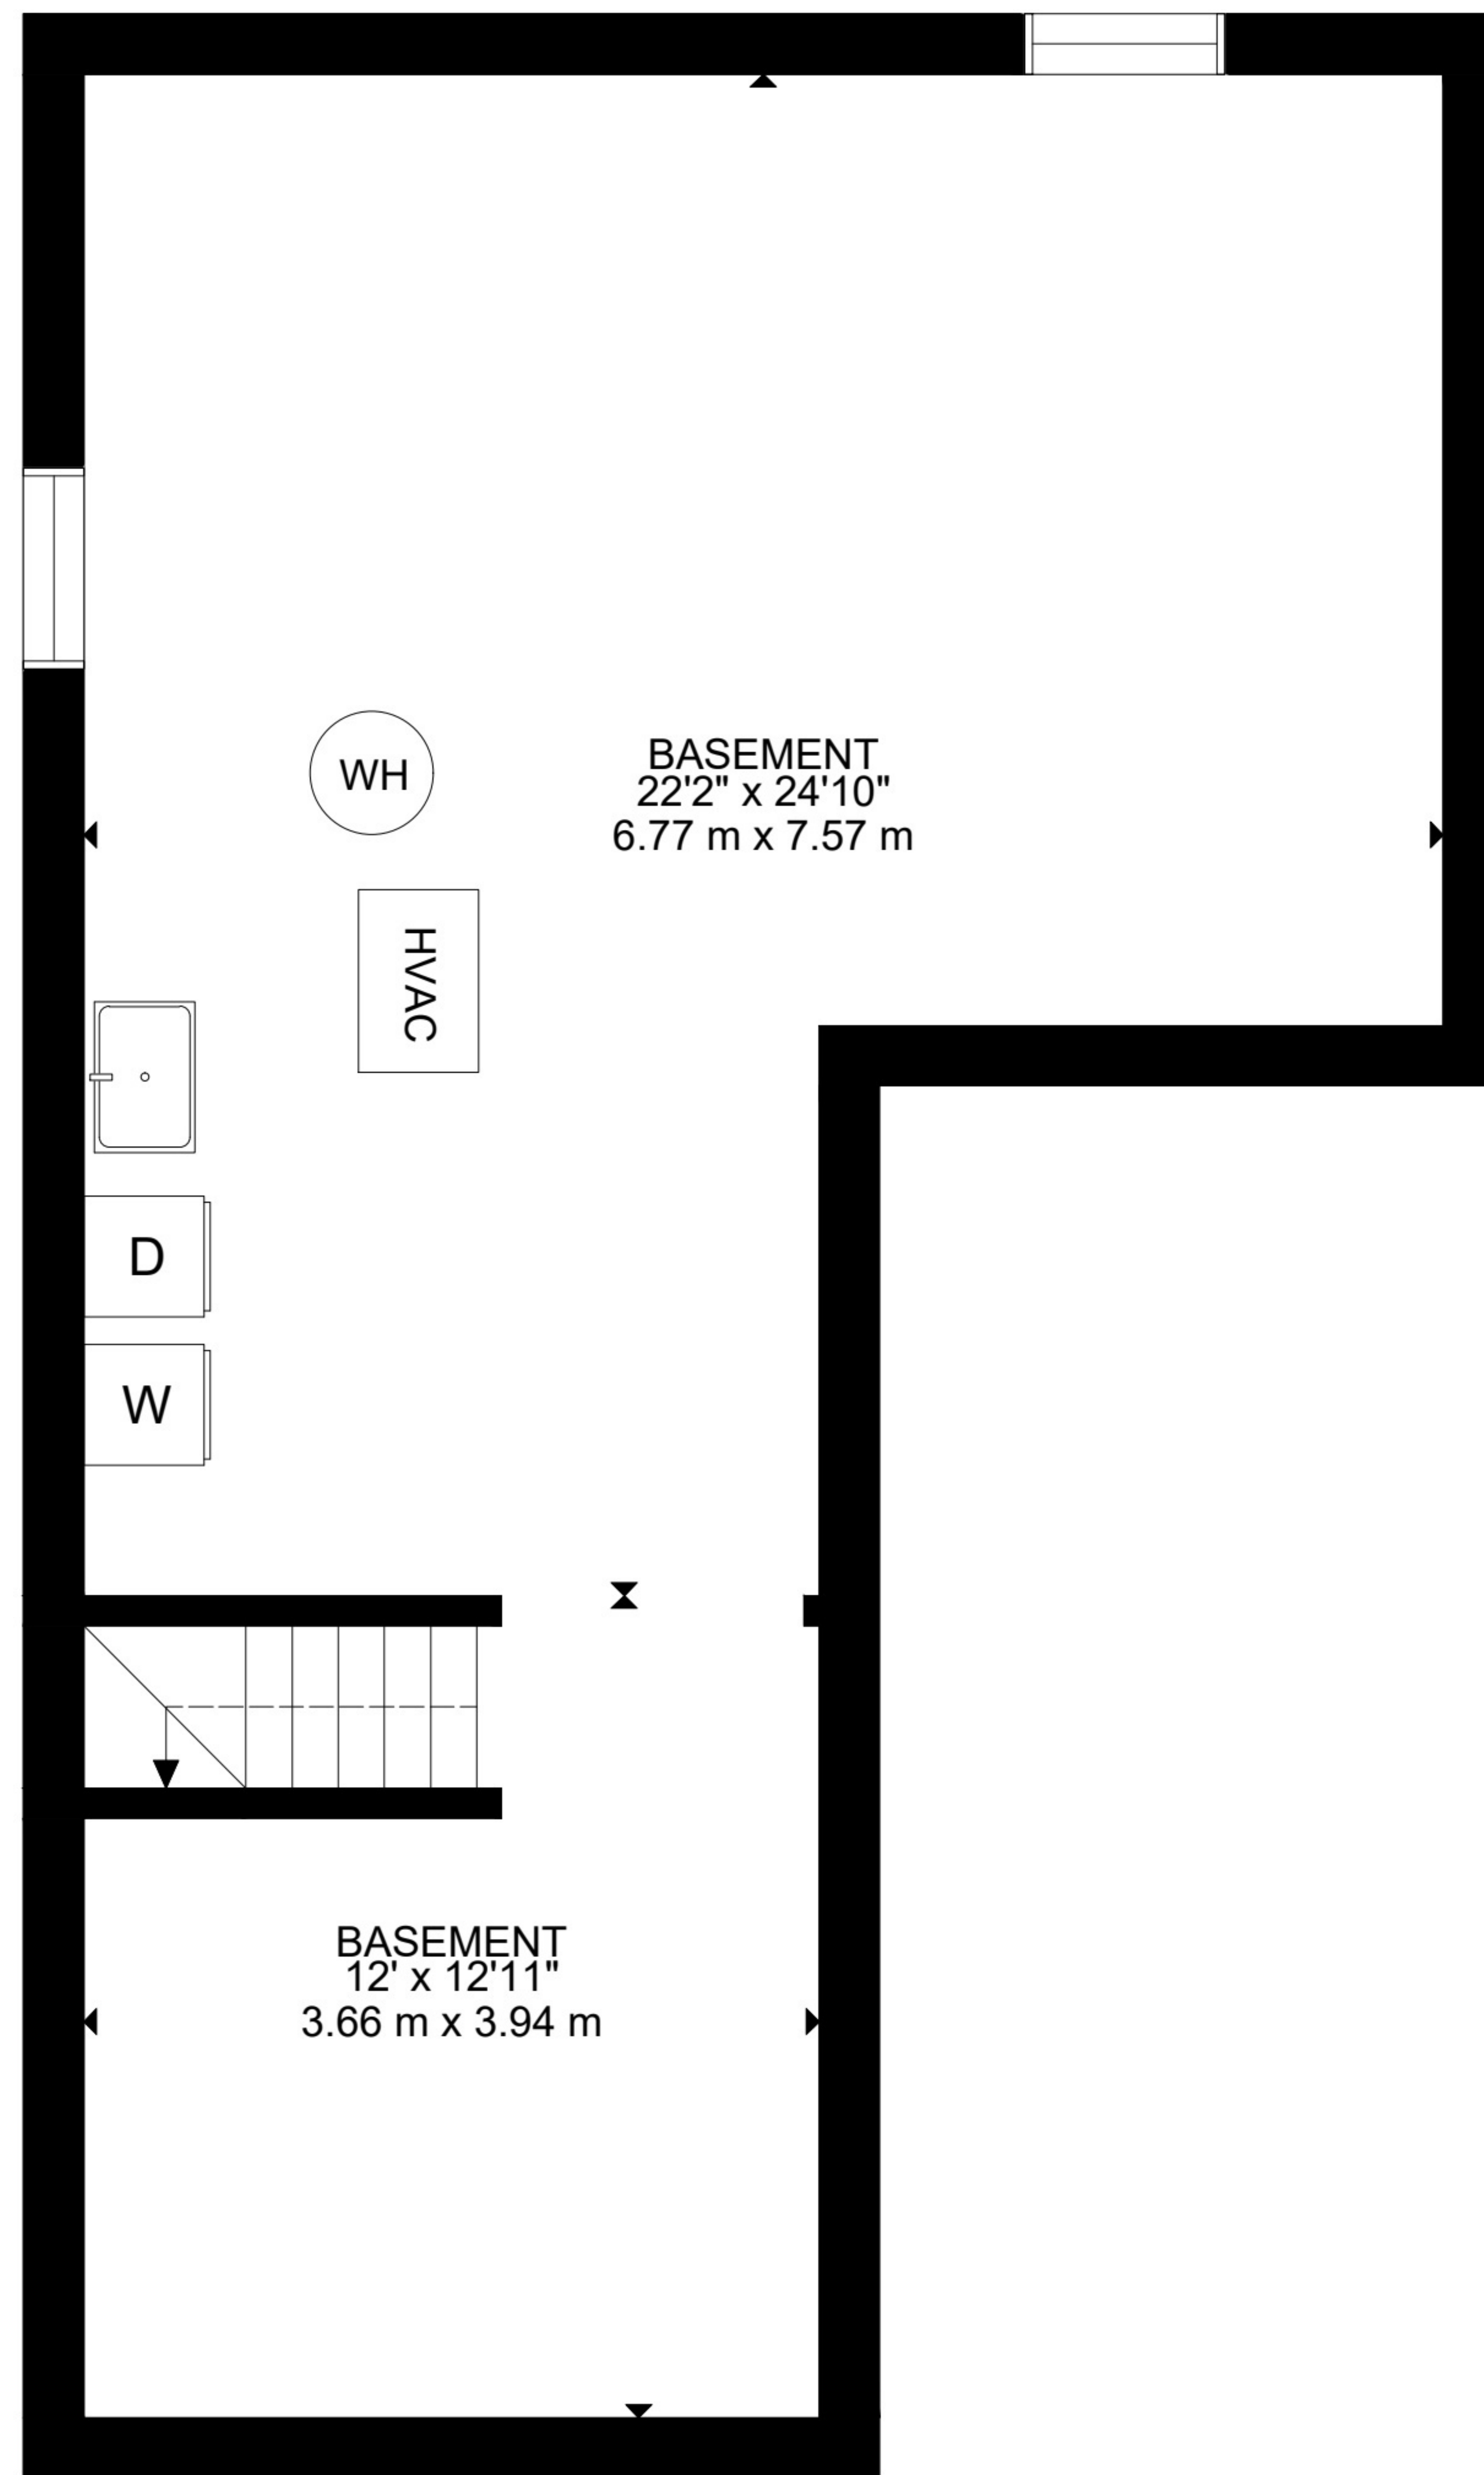

MAIN FLOOR

GROSS INTERNAL AREA
 MAIN FLOOR: 785 SQ FT, UPPER FLOOR: 1001 SQ FT
 LOWER FLOOR: UNFINISHED: 731 SQ FT,
 EXCLUDED AREA: GARAGE: 258 SQ FT
 TOTAL: 2517 SQ FT

SIZE AND DIMENSIONS ARE APPROXIMATE, ACTUAL MAY VARY

UPPER FLOOR

GROSS INTERNAL AREA

MAIN FLOOR: 785 SQ FT, UPPER FLOOR: 1001 SQ FT

LOWER FLOOR: UNFINISHED: 731 SQ FT,

EXCLUDED AREA: GARAGE: 258 SQ FT

TOTAL: 2517 SQ FT

SIZE AND DIMENSIONS ARE APPROXIMATE, ACTUAL MAY VARY

LOWER FLOOR

GROSS INTERNAL AREA
 MAIN FLOOR: 785 SQ FT, UPPER FLOOR: 1001 SQ FT
 LOWER FLOOR: UNFINISHED: 731 SQ FT,
 EXCLUDED AREA: GARAGE: 258 SQ FT
 TOTAL: 2517 SQ FT
 SIZE AND DIMENSIONS ARE APPROXIMATE, ACTUAL MAY VARY