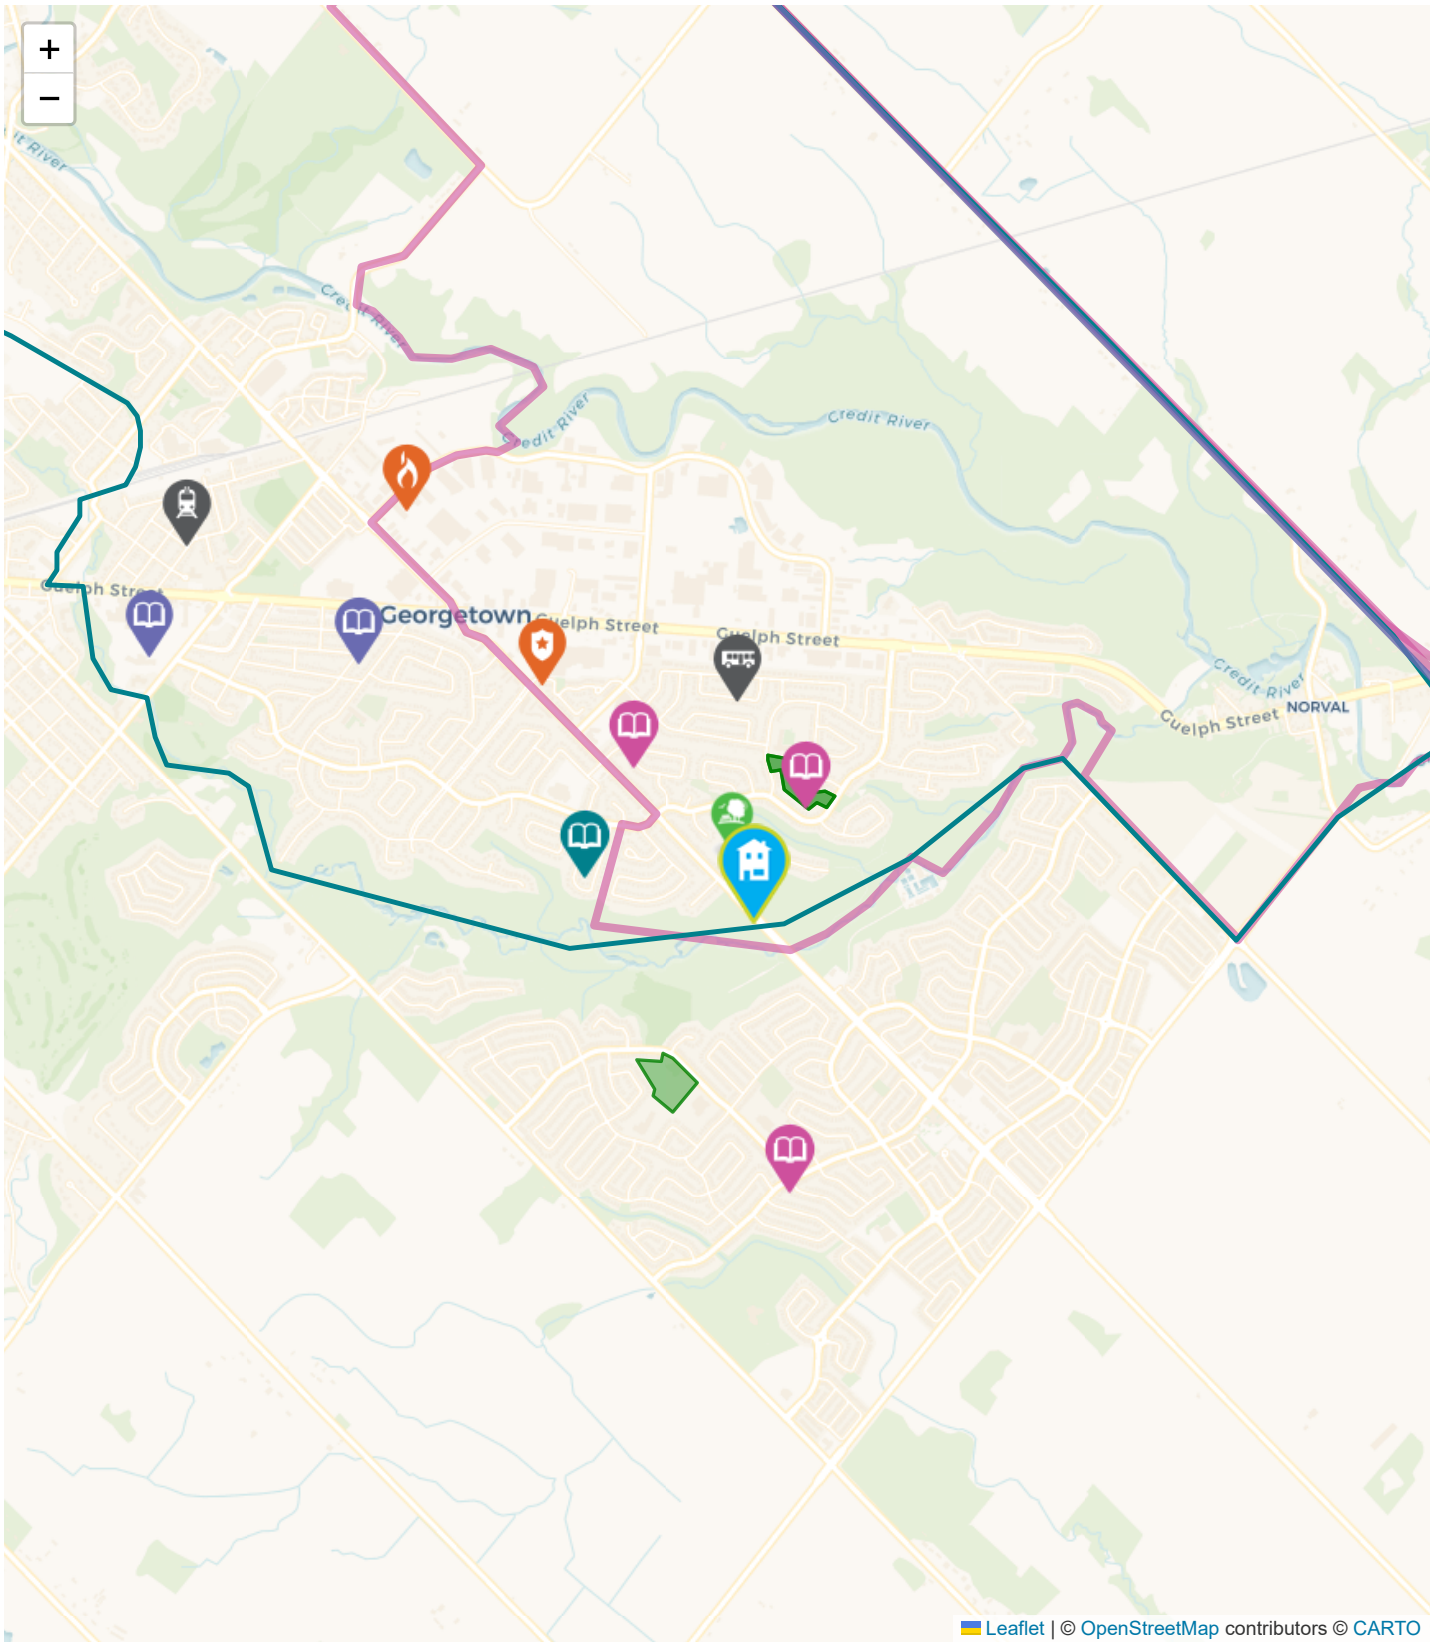

Leaflet | © OpenStreetMap contributors © CARTO

Elementary Schools	Middle Schools	High Schools	Transit	Safety
Elementary Attendance Zone	Middle Attendance Zone	High Attendance Zone	Parks